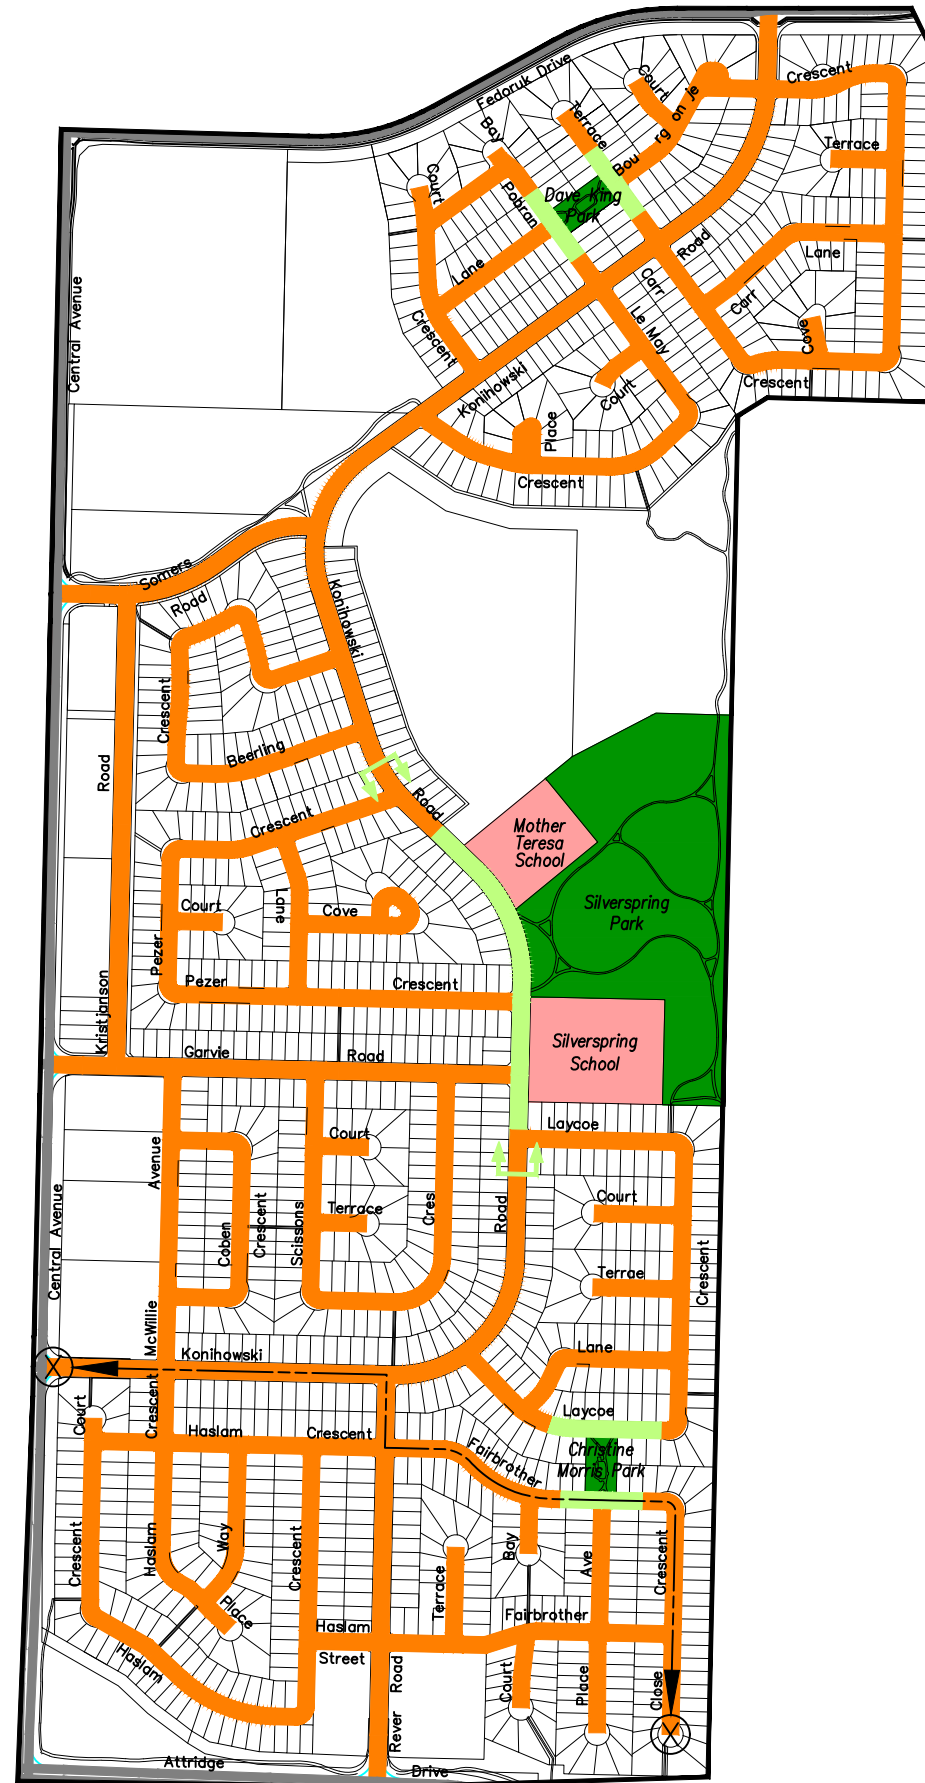

# SILVERSPRING SPEED LIMIT REVIEW 40km/hr OPTION

## LEGEND

-  50km/h+ SPEED LIMIT
-  40km/h SPEED LIMIT
-  30km/h SPEED LIMIT
-  FORMER SCHOOL ZONE LIMITS
-  TRAVEL ROUTE TIME  
- DIFFERENCE IN TRAVEL TIME  
50km/h to 40km/h (21 **seconds**)
-  PLAYGROUND / PARK
-  SCHOOL
-  NEIGHBOURHOOD BOUNDARY

# SILVERSPRING

## SPEED LIMIT REVIEW