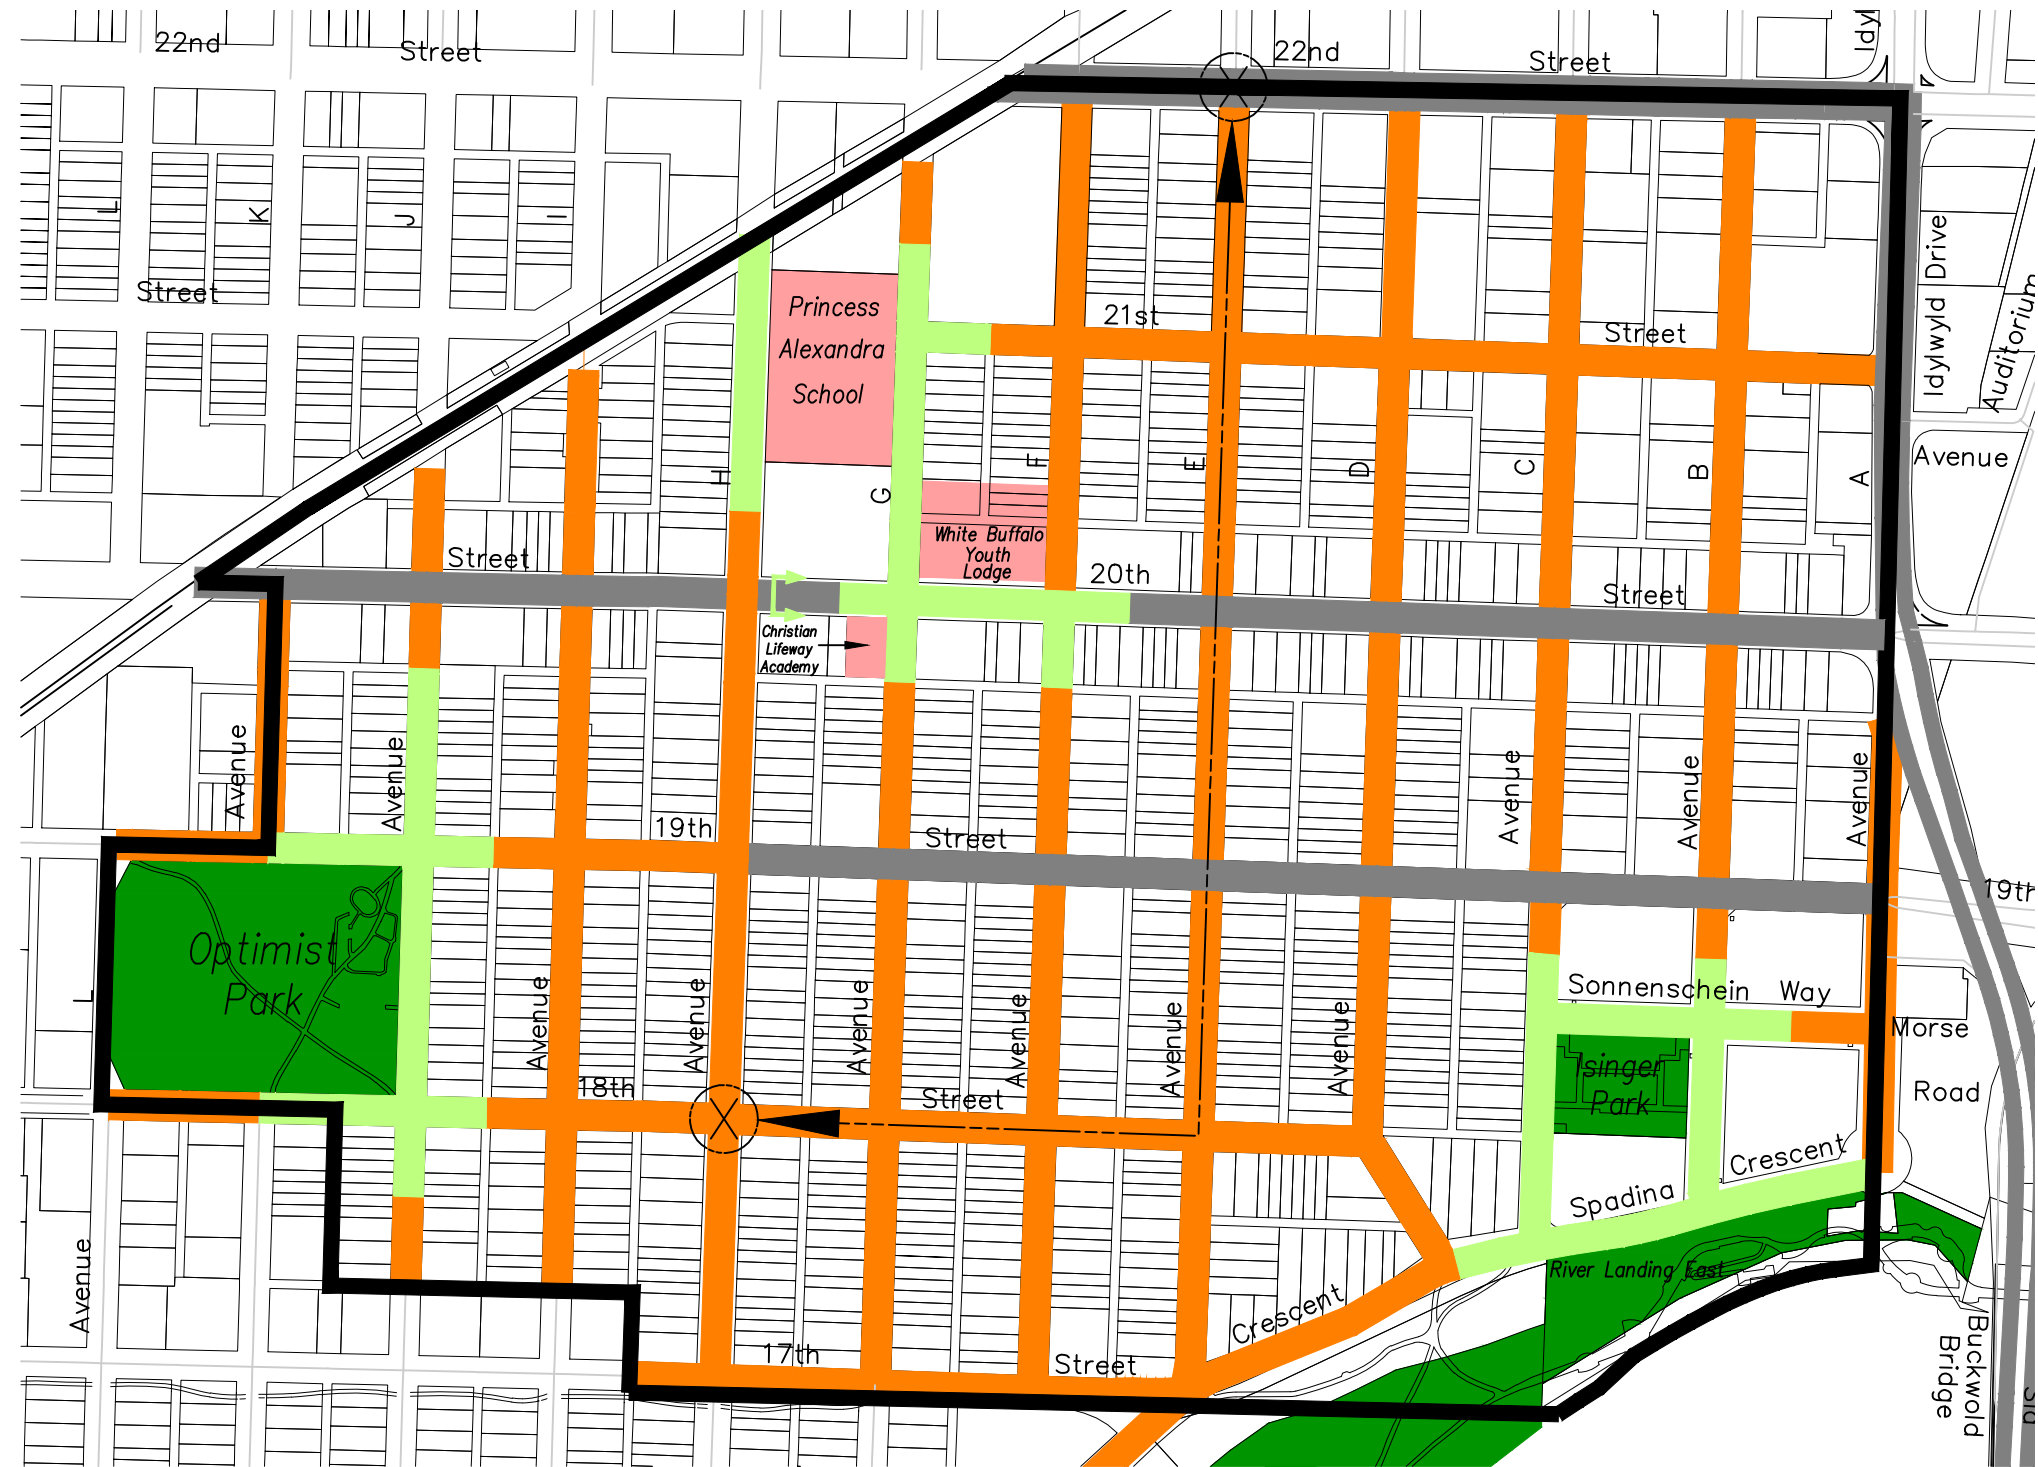

RIVERSDALE

SPEED LIMIT REVIEW

40km/hr OPTION

LEGEND

-  50km/h+ SPEED LIMIT
-  40km/h SPEED LIMIT
-  30km/h SPEED LIMIT
-  FORMER SCHOOL ZONE LIMITS
-  TRAVEL ROUTE TIME
- DIFFERENCE IN TRAVEL TIME
50km/h to 40km/h (18 seconds)
-  PLAYGROUND / PARK
-  SCHOOL
-  NEIGHBOURHOOD BOUNDARY

RIVERSDALE

SPEED LIMIT REVIEW

30km/hr OPTION

LEGEND

-  50km/h+ SPEED LIMIT
-  40km/h SPEED LIMIT
-  30km/h SPEED LIMIT
-  FORMER SCHOOL ZONE LIMITS
-  TRAVEL ROUTE TIME
- DIFFERENCE IN TRAVEL TIME
50km/h to 30km/h (48 seconds)
-  PLAYGROUND / PARK
-  SCHOOL
-  NEIGHBOURHOOD BOUNDARY