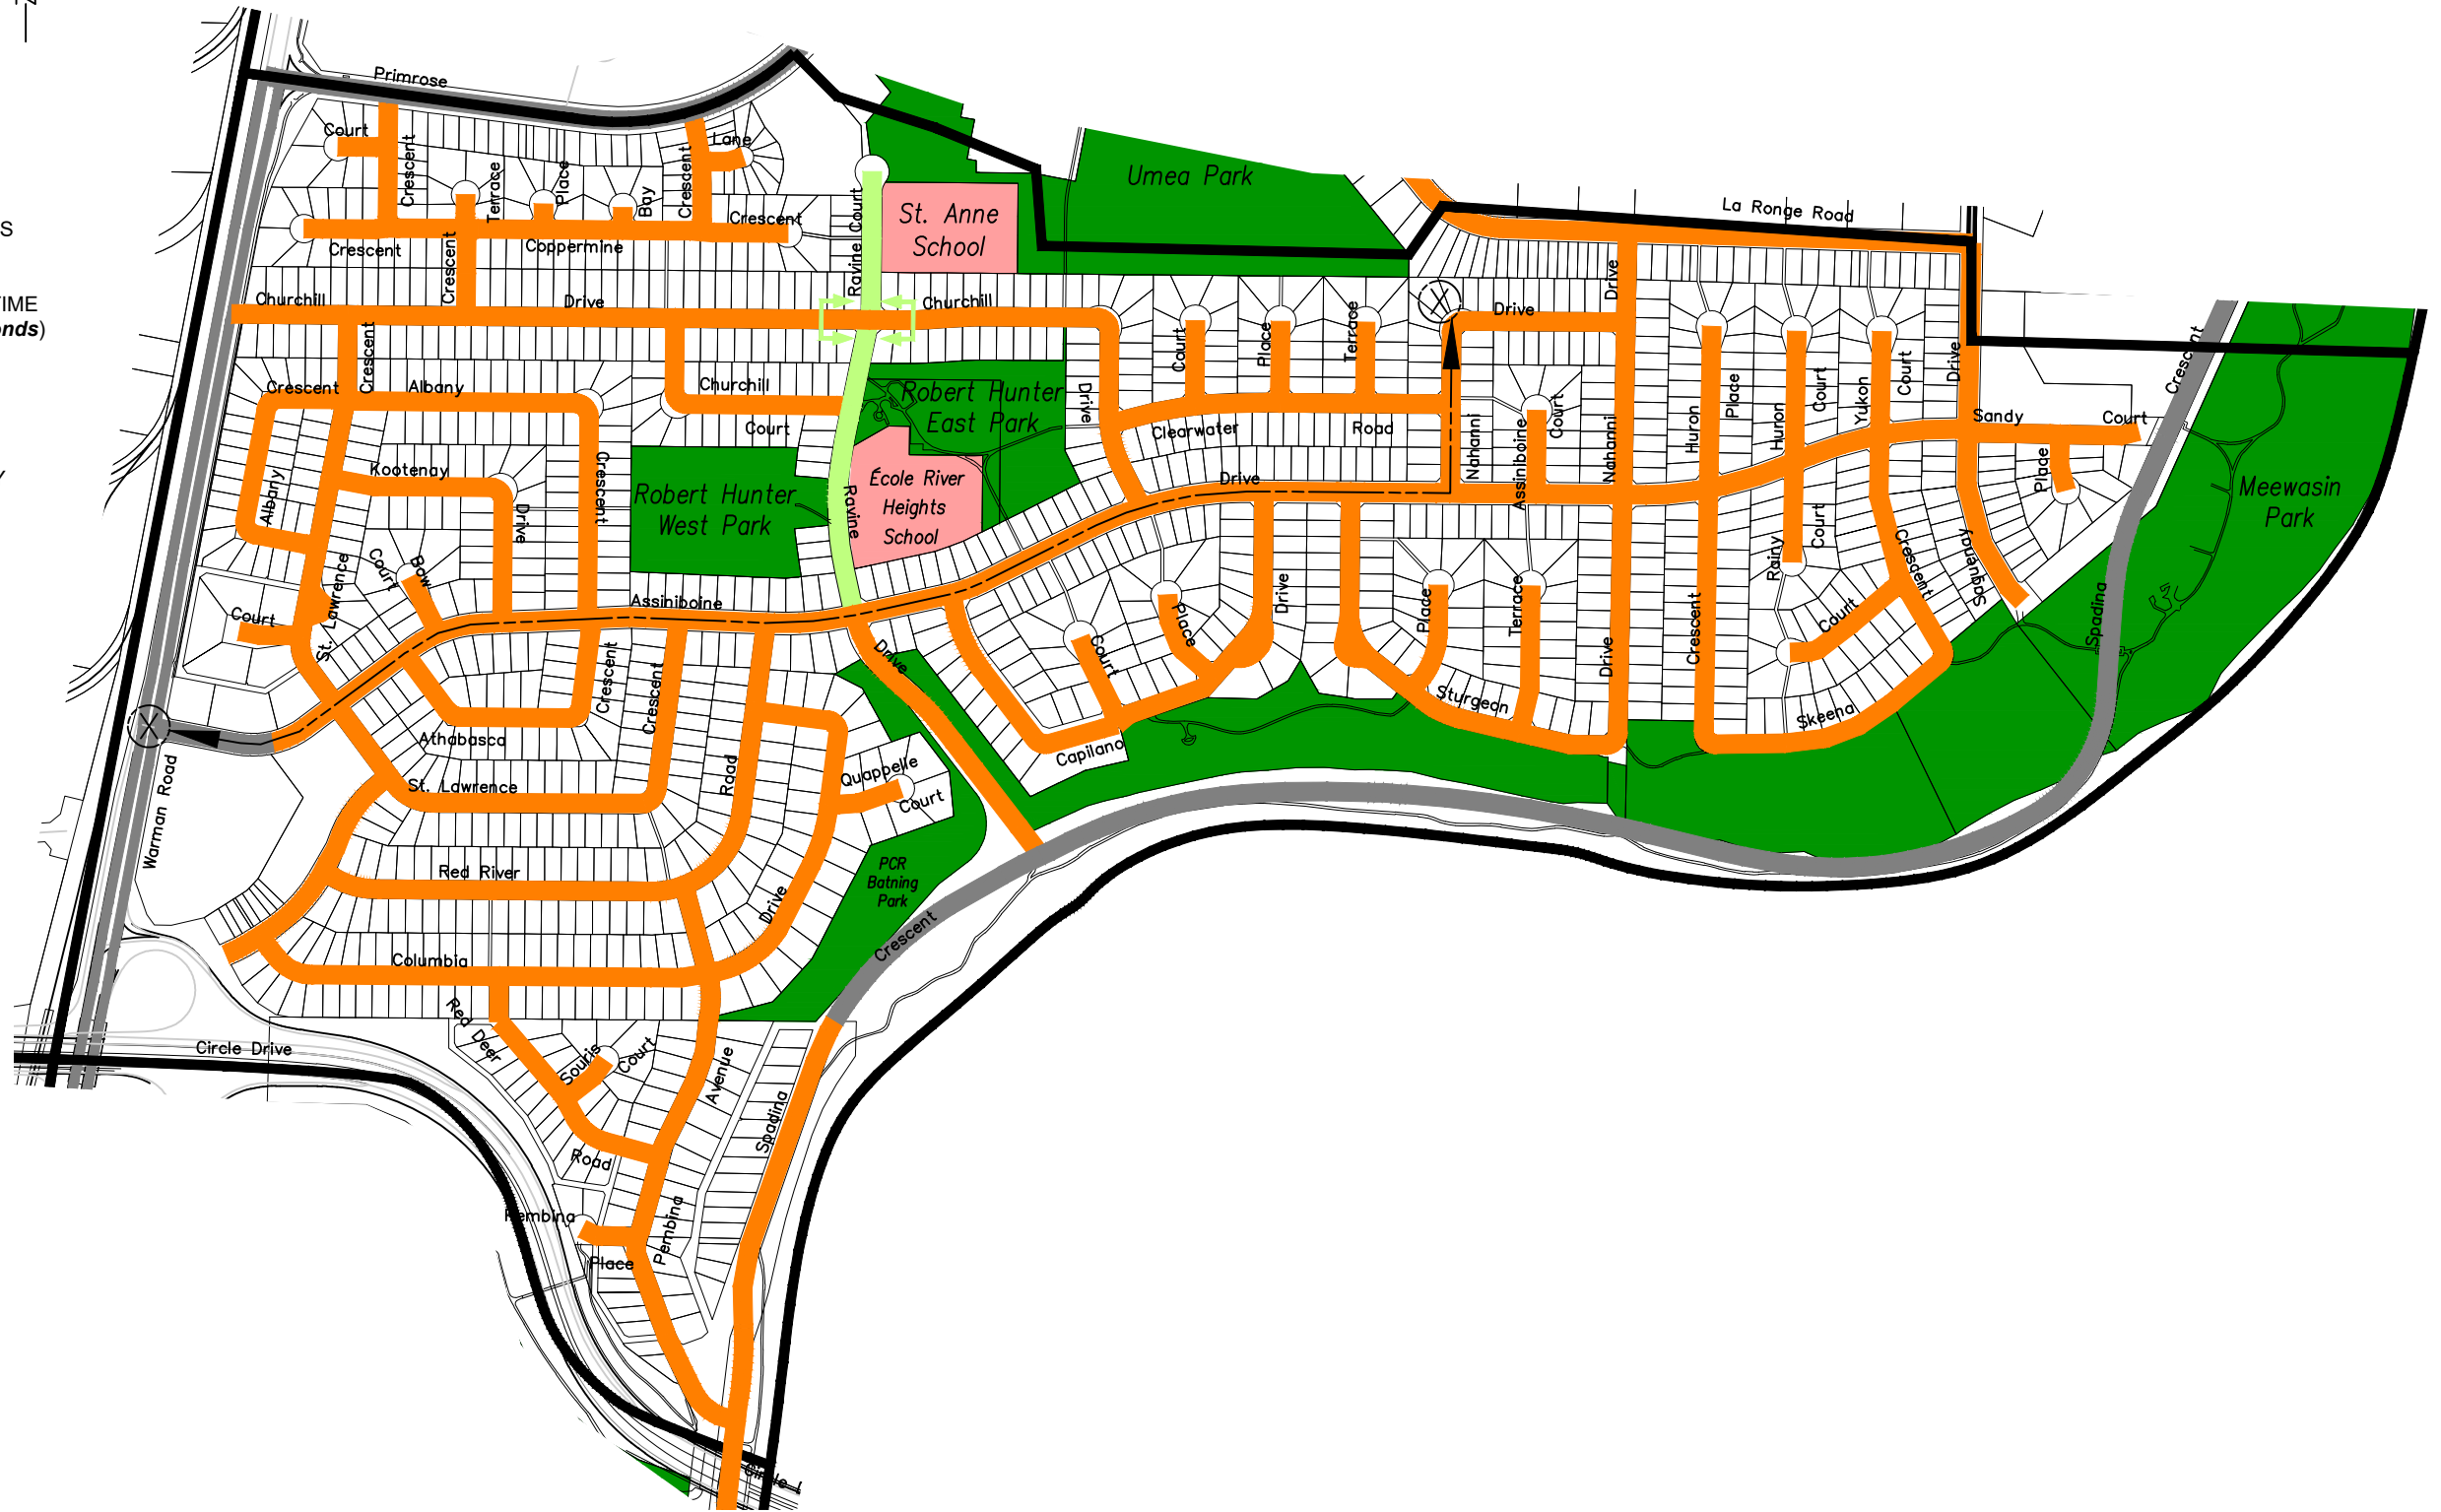

RIVER HEIGHTS SPEED LIMIT REVIEW 40km/hr OPTION

LEGEND

-  50km/h+ SPEED LIMIT
-  40km/h SPEED LIMIT
-  30km/h SPEED LIMIT
-  FORMER SCHOOL ZONE LIMITS
-  TRAVEL ROUTE TIME
- DIFFERENCE IN TRAVEL TIME
50km/h to 40km/h (29 seconds)
-  PLAYGROUND / PARK
-  SCHOOL
-  NEIGHBOURHOOD BOUNDARY

RIVER HEIGHTS SPEED LIMIT REVIEW 30km/hr OPTION

LEGEND

-  50km/h+ SPEED LIMIT
-  40km/h SPEED LIMIT
-  30km/h SPEED LIMIT
-  FORMER SCHOOL ZONE LIMITS
-  TRAVEL ROUTE TIME
- DIFFERENCE IN TRAVEL TIME
50km/h to 30km/h (1min 18 seconds)
-  PLAYGROUND / PARK
-  SCHOOL
-  NEIGHBOURHOOD BOUNDARY