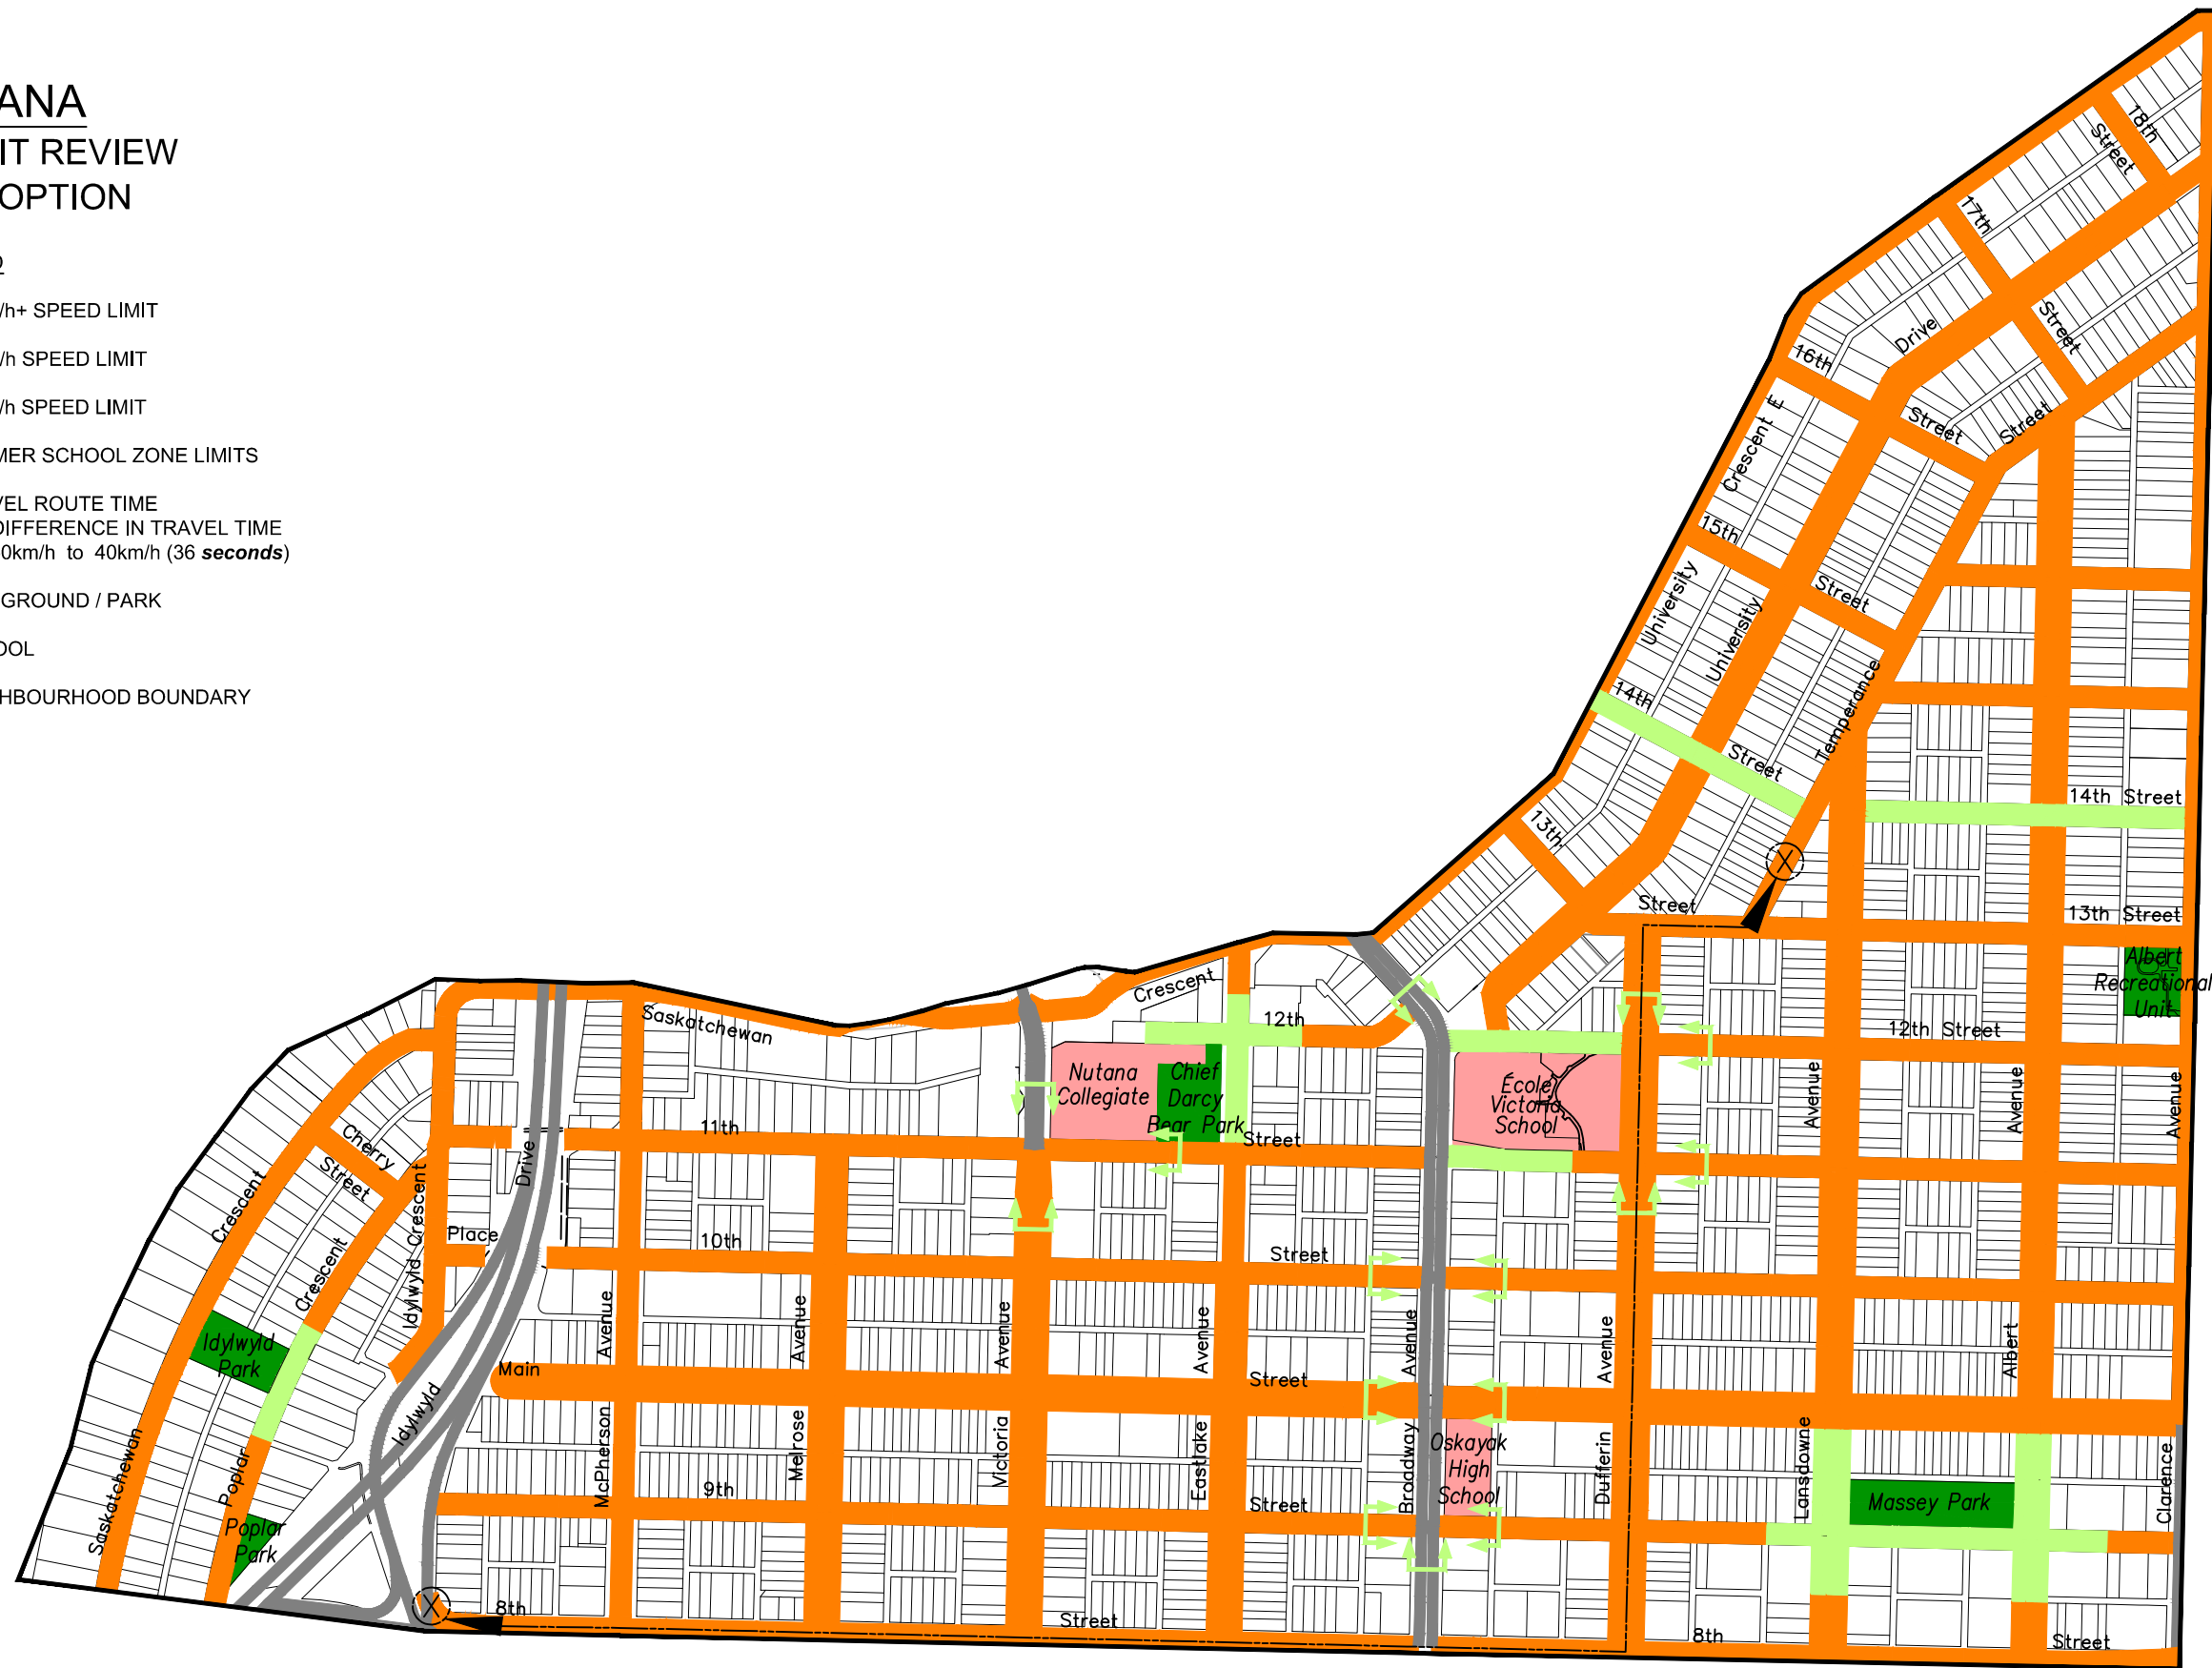

NUTANA

SPEED LIMIT REVIEW

40km/hr OPTION

LEGEND

-  50km/h+ SPEED LIMIT
-  40km/h SPEED LIMIT
-  30km/h SPEED LIMIT
-  FORMER SCHOOL ZONE LIMITS
-  TRAVEL ROUTE TIME
- DIFFERENCE IN TRAVEL TIME
50km/h to 40km/h (36 seconds)
-  PLAYGROUND / PARK
-  SCHOOL
-  NEIGHBOURHOOD BOUNDARY

NUTANA

SPEED LIMIT REVIEW

30km/hr OPTION

LEGEND

-  50km/h+ SPEED LIMIT
-  40km/h SPEED LIMIT
-  30km/h SPEED LIMIT
-  FORMER SCHOOL ZONE LIMITS
-  TRAVEL ROUTE TIME
- DIFFERENCE IN TRAVEL TIME
50km/h to 30km/h (1 *minute 36 seconds*)
-  PLAYGROUND / PARK
-  SCHOOL
- NEIGHBOURHOOD BOUNDARY