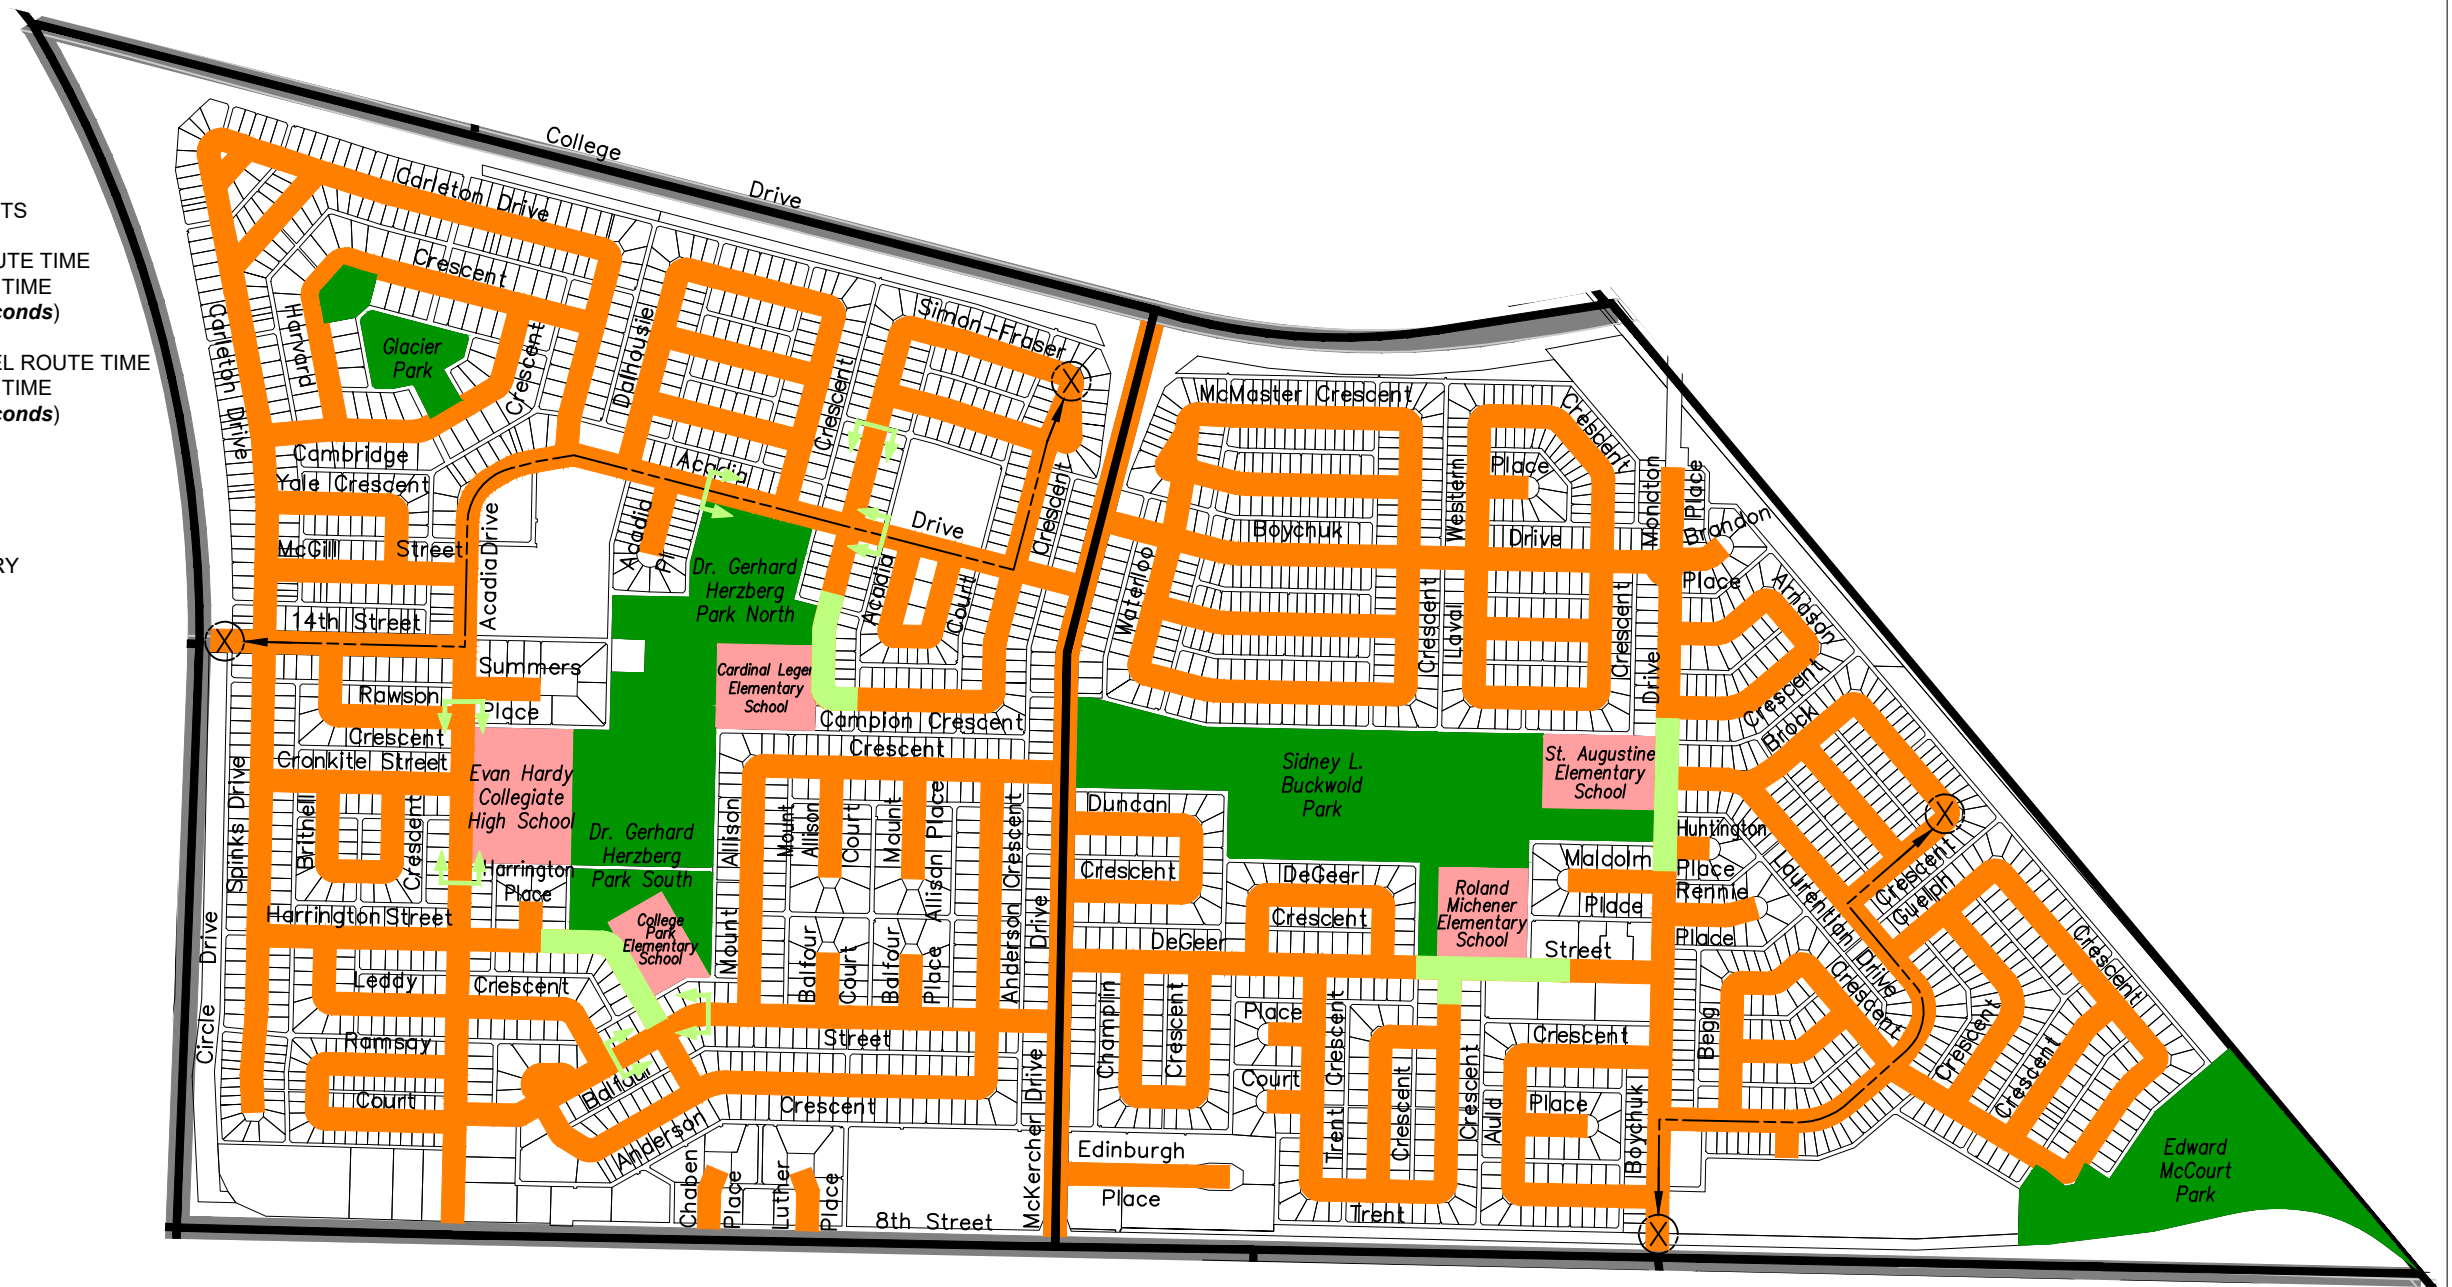

COLLEGE PARK & EAST COLLEGE PARK

SPEED LIMIT REVIEW 40km/hr OPTION

LEGEND

-  50km/h+ SPEED LIMIT
-  40km/h SPEED LIMIT
-  30km/h SPEED LIMIT
-  FORMER SCHOOL ZONE LIMITS
-  COLLEGE PARK TRAVEL ROUTE TIME
- DIFFERENCE IN TRAVEL TIME
50km/h to 40km/h (47 seconds)
-  EAST COLLEGE PARK TRAVEL ROUTE TIME
- DIFFERENCE IN TRAVEL TIME
50km/h to 40km/h (17 seconds)
-  PLAYGROUND / PARK
-  SCHOOL
-  NEIGHBOURHOOD BOUNDARY

COLLEGE PARK & EAST COLLEGE PARK

SPEED LIMIT REVIEW 30km/hr OPTION

LEGEND

-  50km/h+ SPEED LIMIT
-  40km/h SPEED LIMIT
-  30km/h SPEED LIMIT
-  FORMER SCHOOL ZONE LIMITS
-  COLLEGE PARK TRAVEL ROUTE TIME
- DIFFERENCE IN TRAVEL TIME
50km/h to 30km/h (1min 15 seconds)
-  EAST COLLEGE PARK TRAVEL ROUTE TIME
- DIFFERENCE IN TRAVEL TIME
50km/h to 30km/h (46 seconds)
-  PLAYGROUND / PARK
-  SCHOOL
-  NEIGHBOURHOOD BOUNDARY