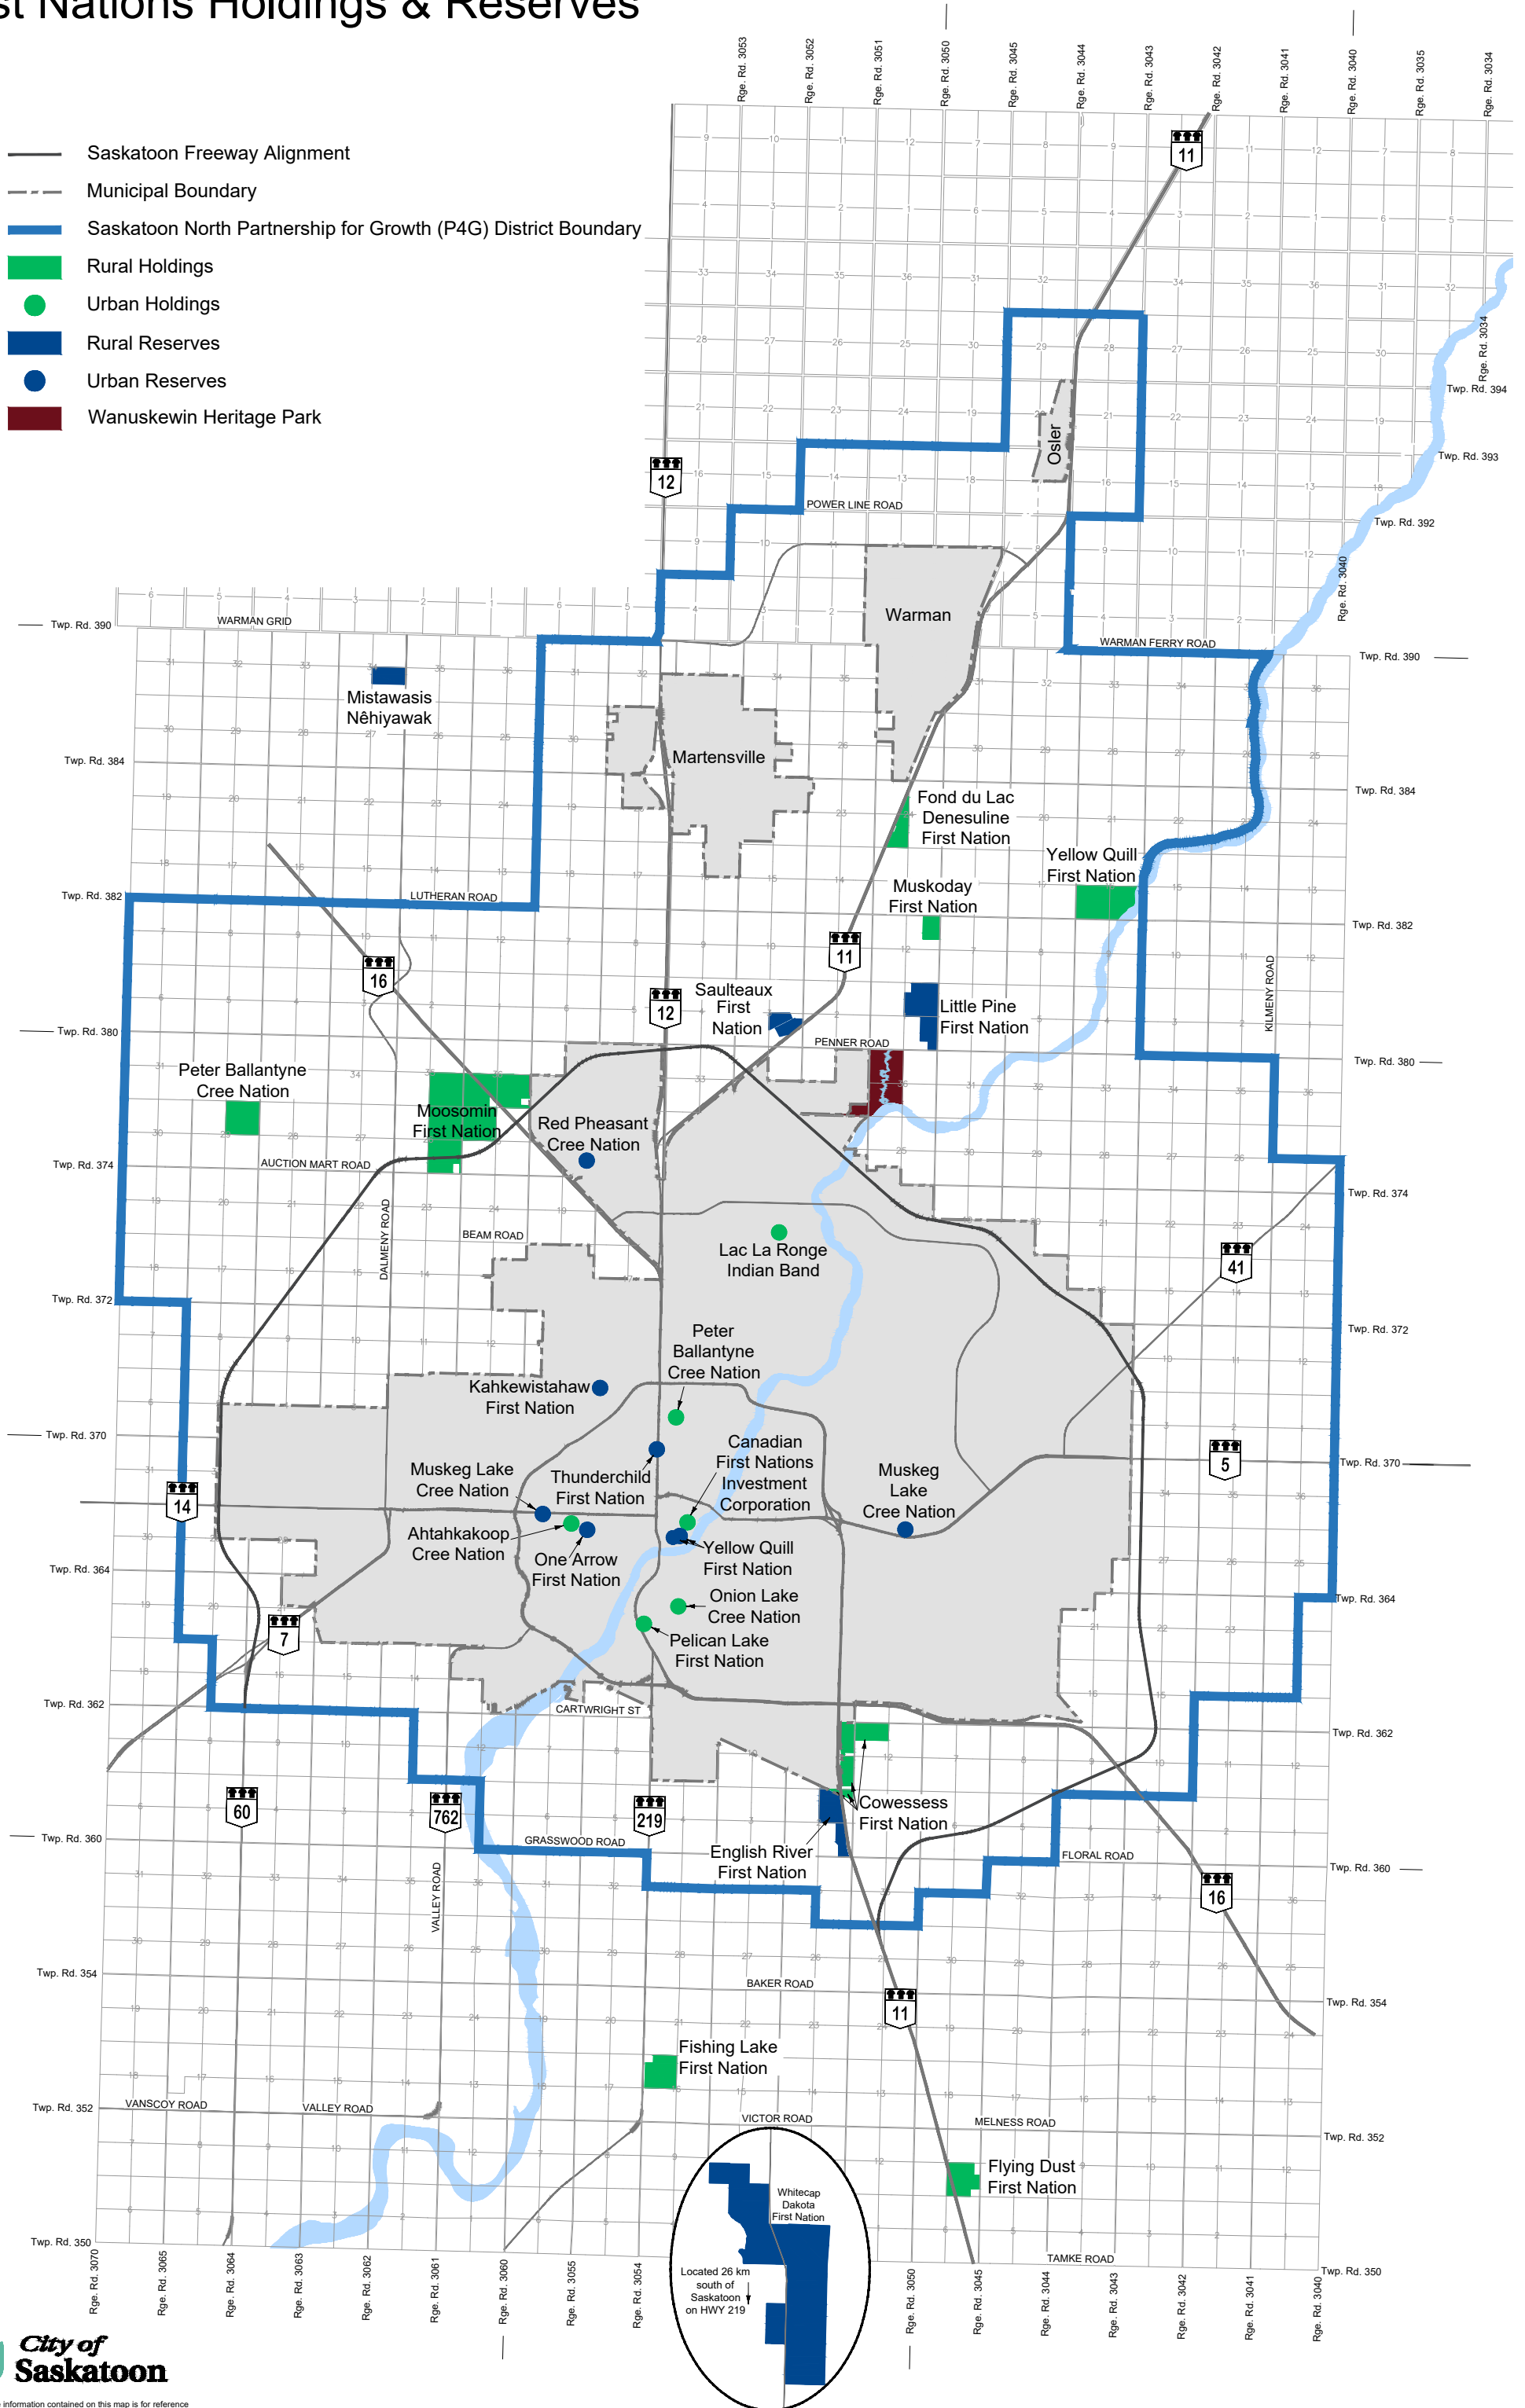

First Nations Holdings & Reserves

- Saskatoon Freeway Alignment
- Municipal Boundary
- Saskatoon North Partnership for Growth (P4G) District Boundary
- Rural Holdings
- Urban Holdings
- Rural Reserves
- Urban Reserves
- Wanuskewin Heritage Park

DRAWING NOT TO BE SCALED

April 10, 2024

N:\Planning\MAPPING\Requests\Internal\Urban Reserves\First_Nations.dwg