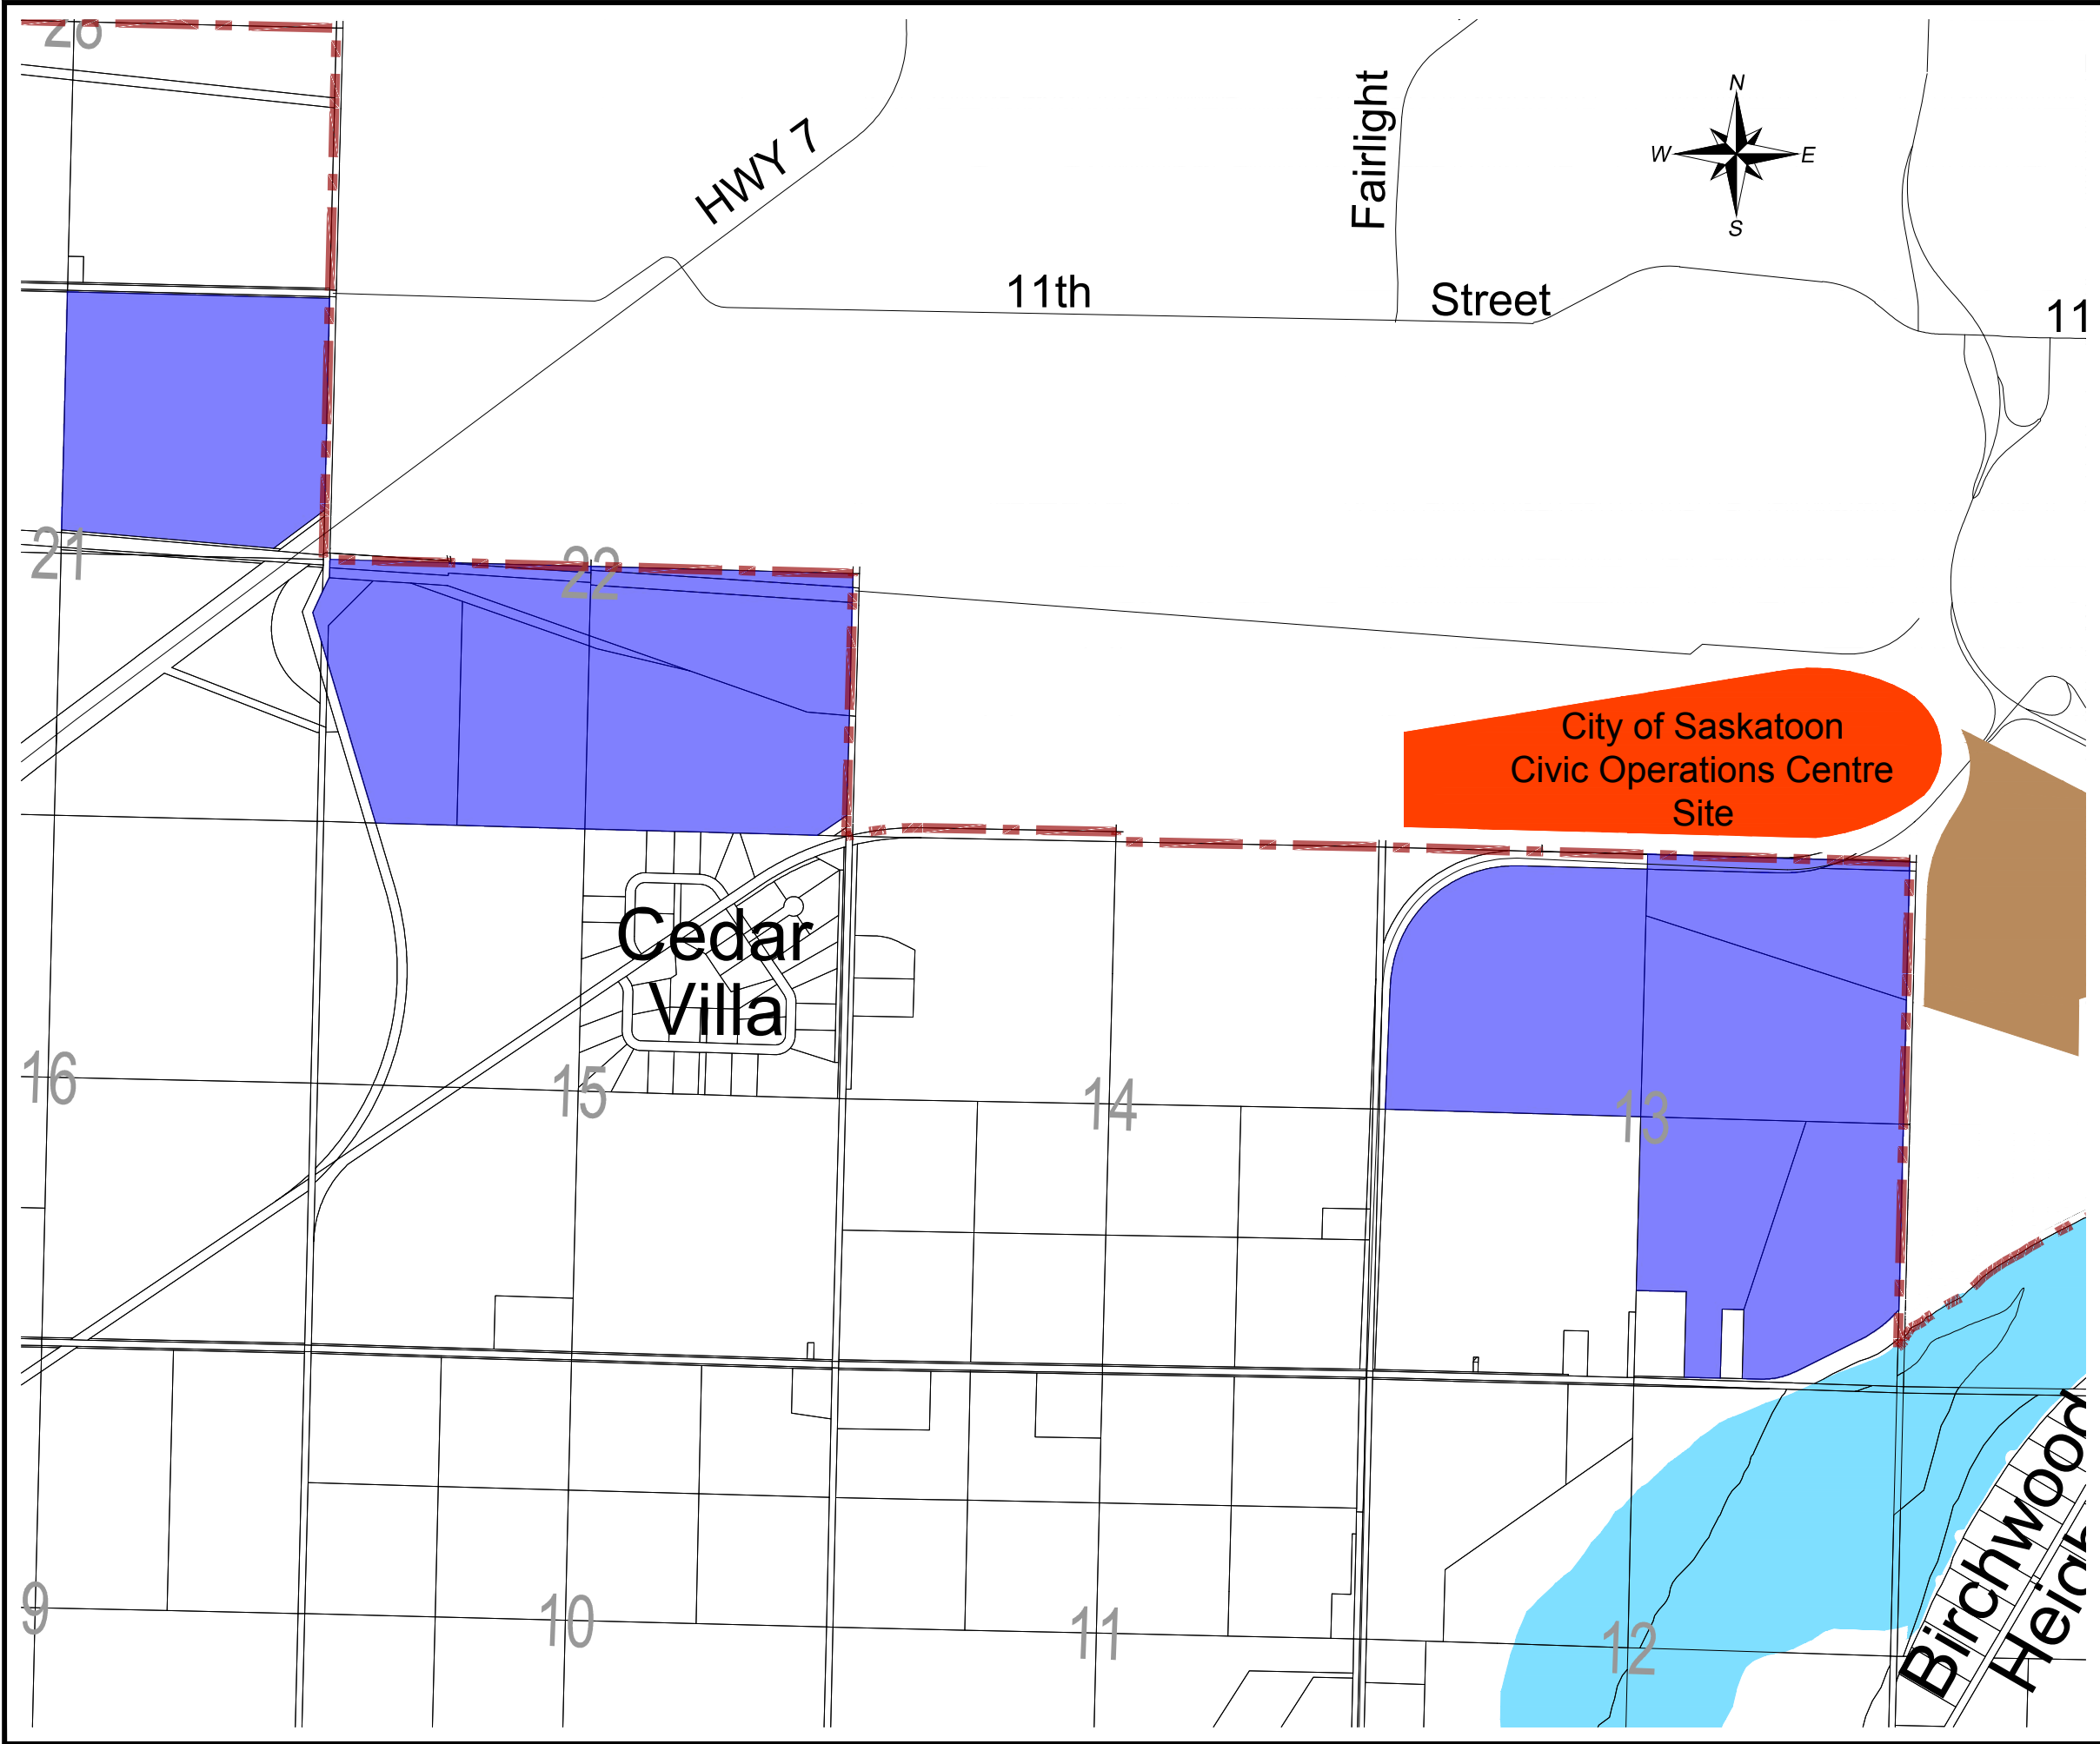

Detailed Area 4

- CITY BOUNDARY
- BOUNDARY ALTERATION
- COS CIVIC OPERATIONS CENTRE SITE
- LANDFILL