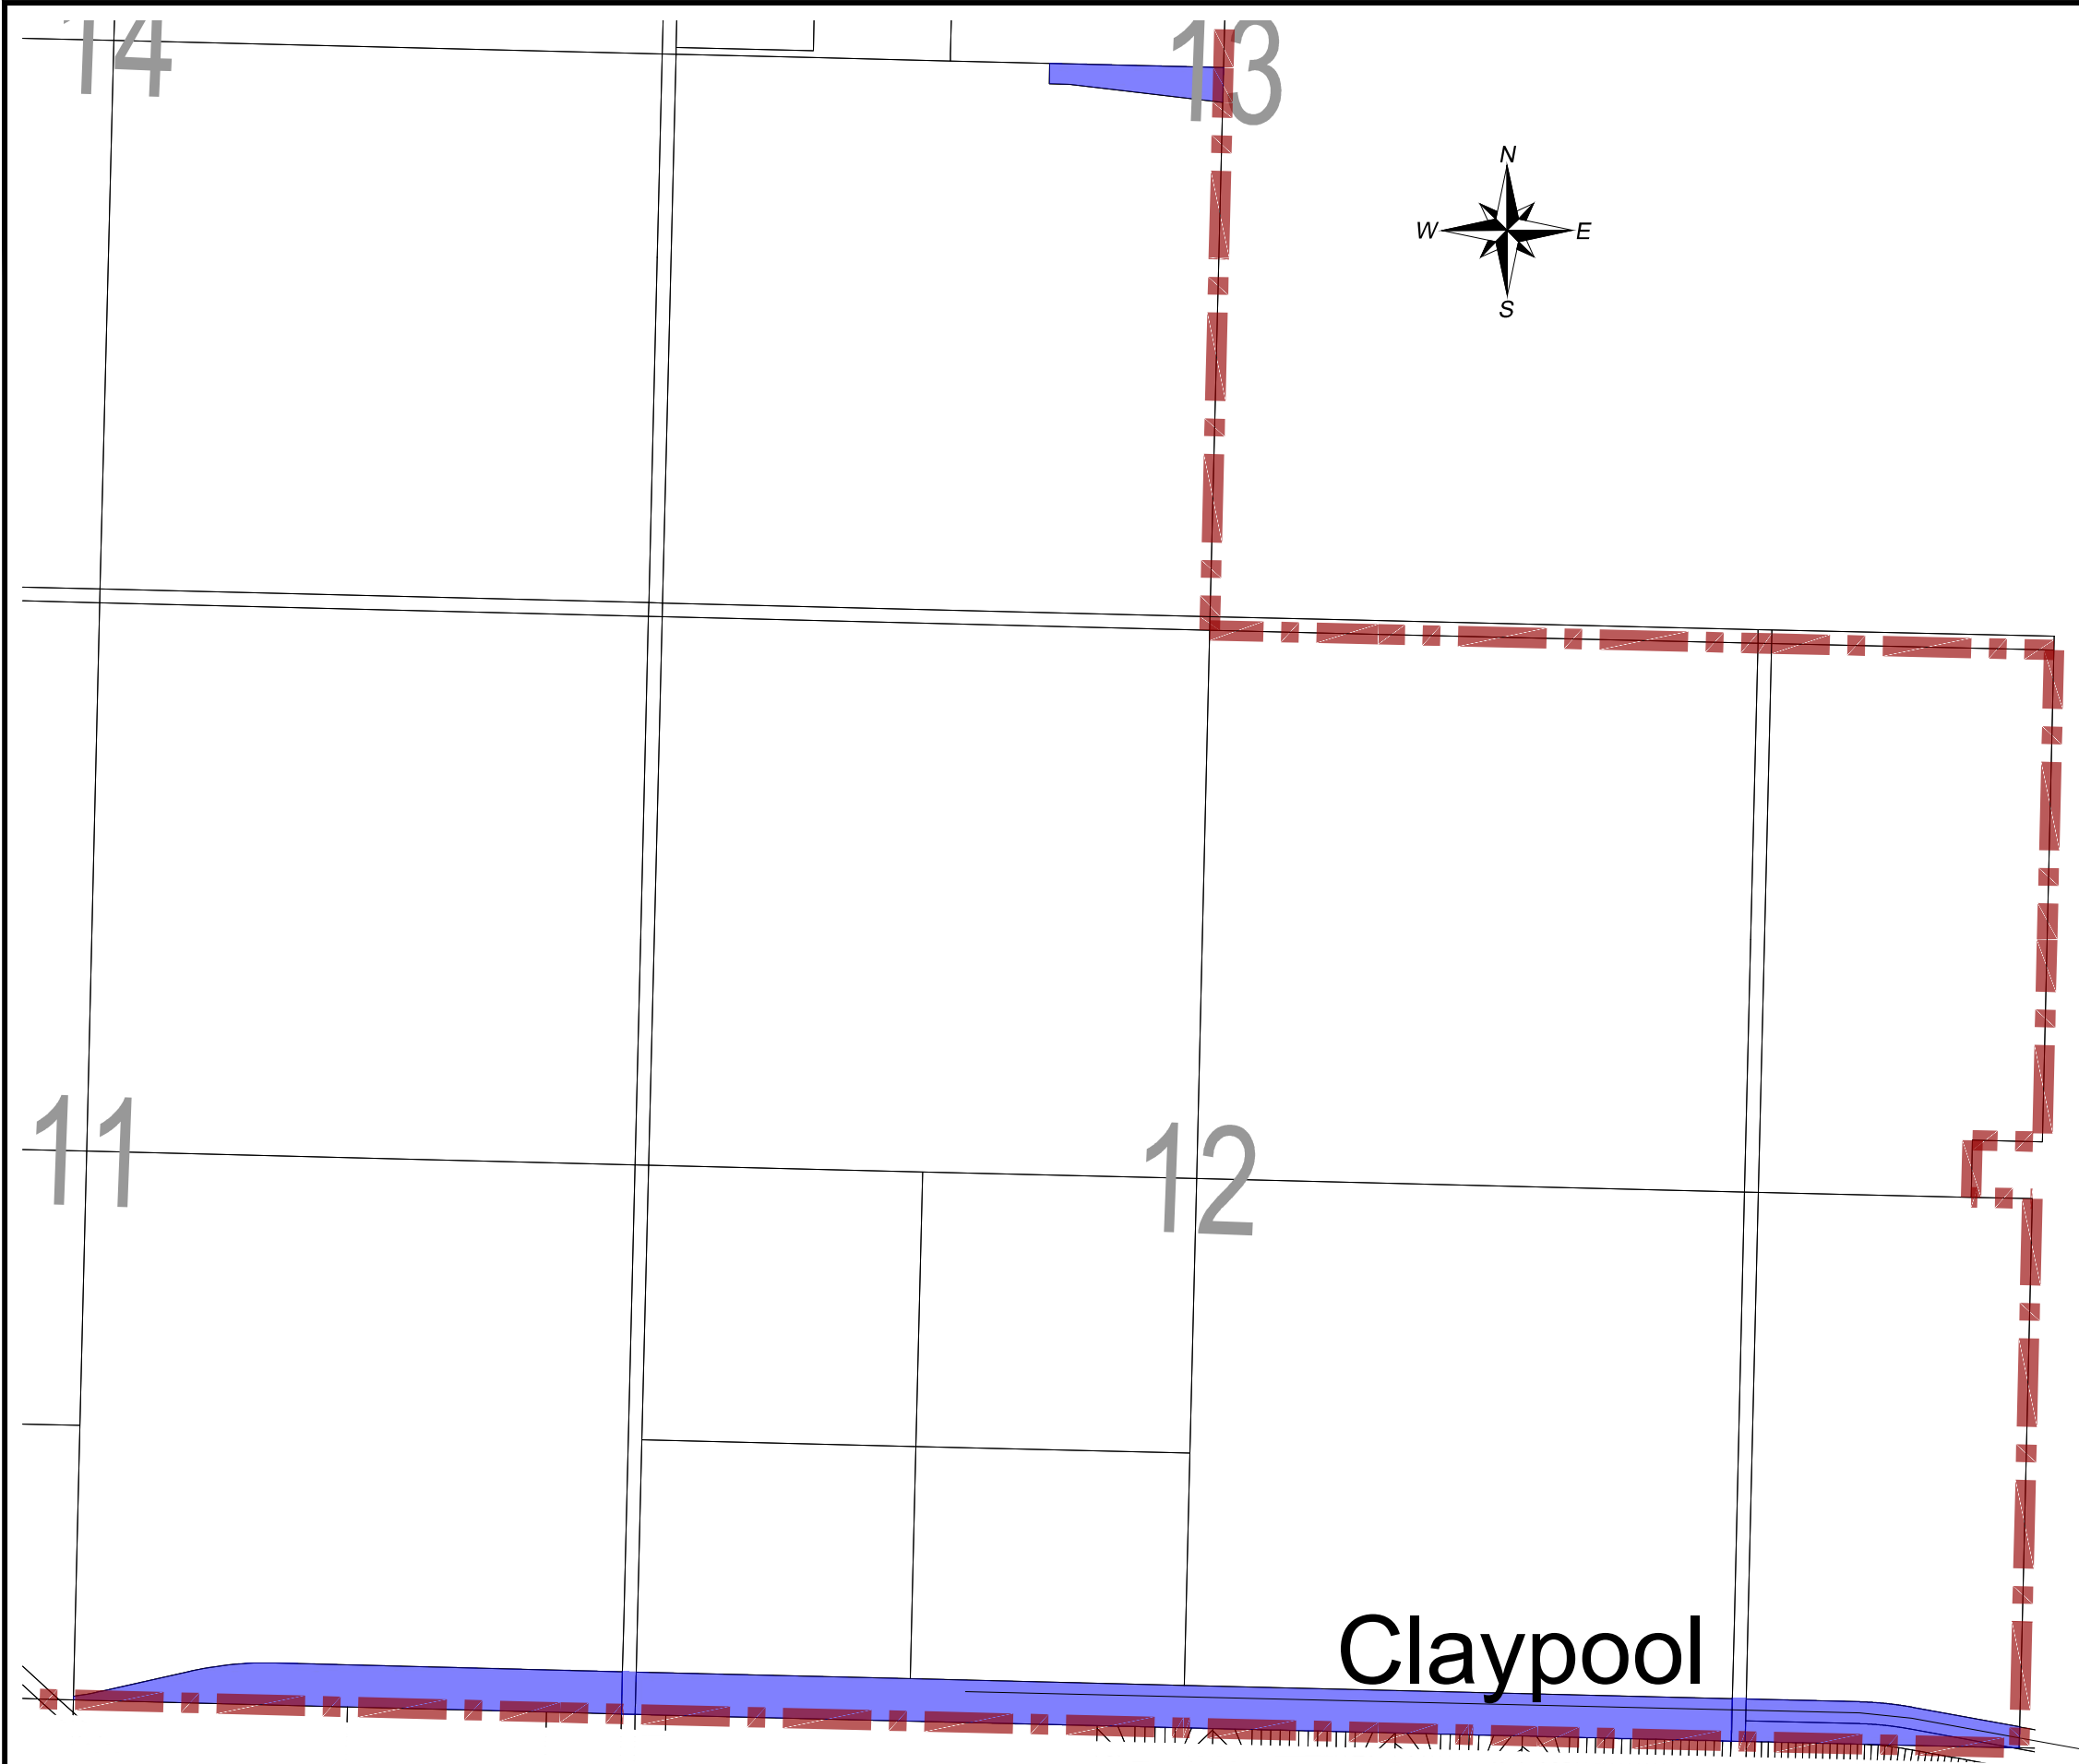

Detailed Area 3

- CITY BOUNDARY
- BOUNDARY ALTERATION

DRAWING NOT TO BE SCALED
August 14, 2015