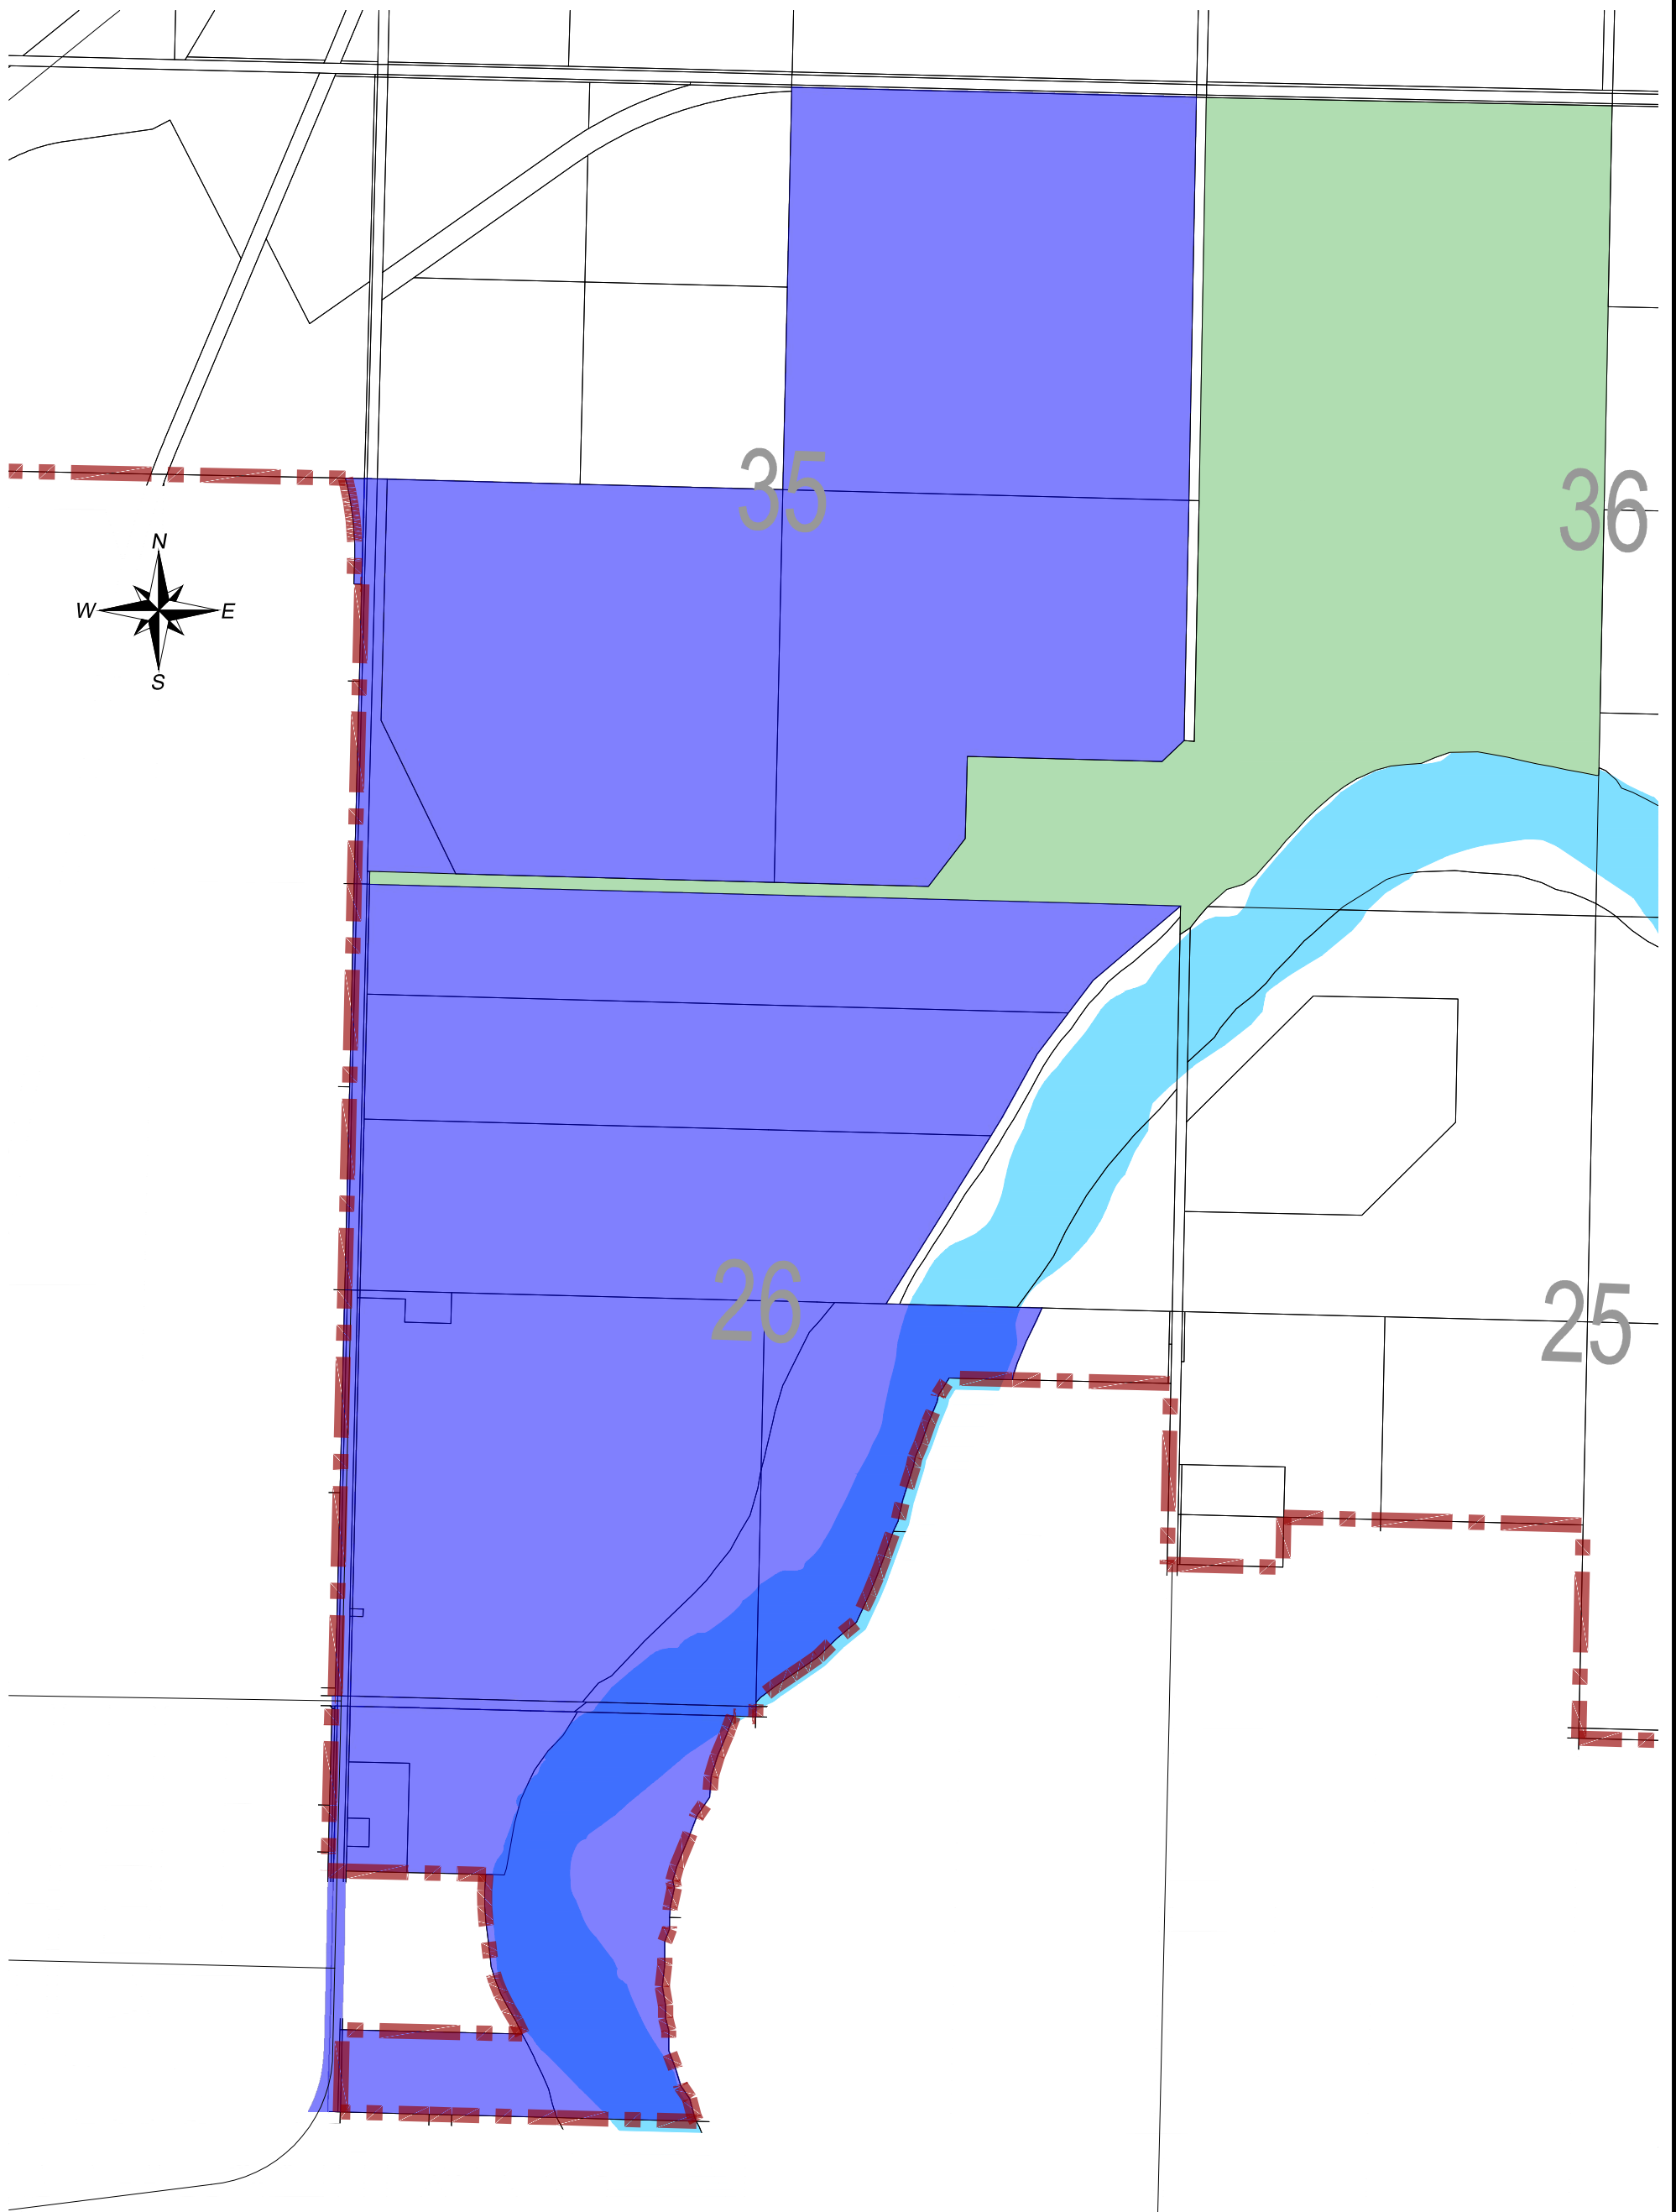

Detailed Area 1

-  CITY BOUNDARY
-  BOUNDARY ALTERATION

Detailed Area 2

-  CITY BOUNDARY
-  BOUNDARY ALTERATION
-  WANUSKEWIN

Detailed Area 3

-  CITY BOUNDARY
-  BOUNDARY ALTERATION

NOTE: The information contained on this map is for reference only and should not be used for legal purposes. All proposed line work is subject to change. This map may not be reproduced without the expressed written consent of the Regional Planning, Mapping & Research Section.

DRAWING NOT TO BE SCALED
August 14, 2015

Detailed Area 4

-  CITY BOUNDARY
-  BOUNDARY ALTERATION
-  COS CIVIC OPERATIONS CENTRE SITE
-  LANDFILL

NOTE: The information contained on this map is for reference only and should not be used for legal purposes. All proposed line work is subject to change. This map may not be reproduced without the expressed written consent of the Regional Planning, Mapping & Research Section.

DRAWING NOT TO BE SCALED
August 14, 2015

Detailed Area 5

-  CITY BOUNDARY
-  BOUNDARY ALTERATION

NOTE: The information contained on this map is for reference only and should not be used for legal purposes. All proposed line work is subject to change. This map may not be reproduced without the expressed written consent of the Regional Planning, Mapping & Research Section.

DRAWING NOT TO BE SCALED
August 14, 2015

Detailed Area 6

-  CITY BOUNDARY
-  BOUNDARY ALTERATION

HWY 11

HWY 11

12

7

8