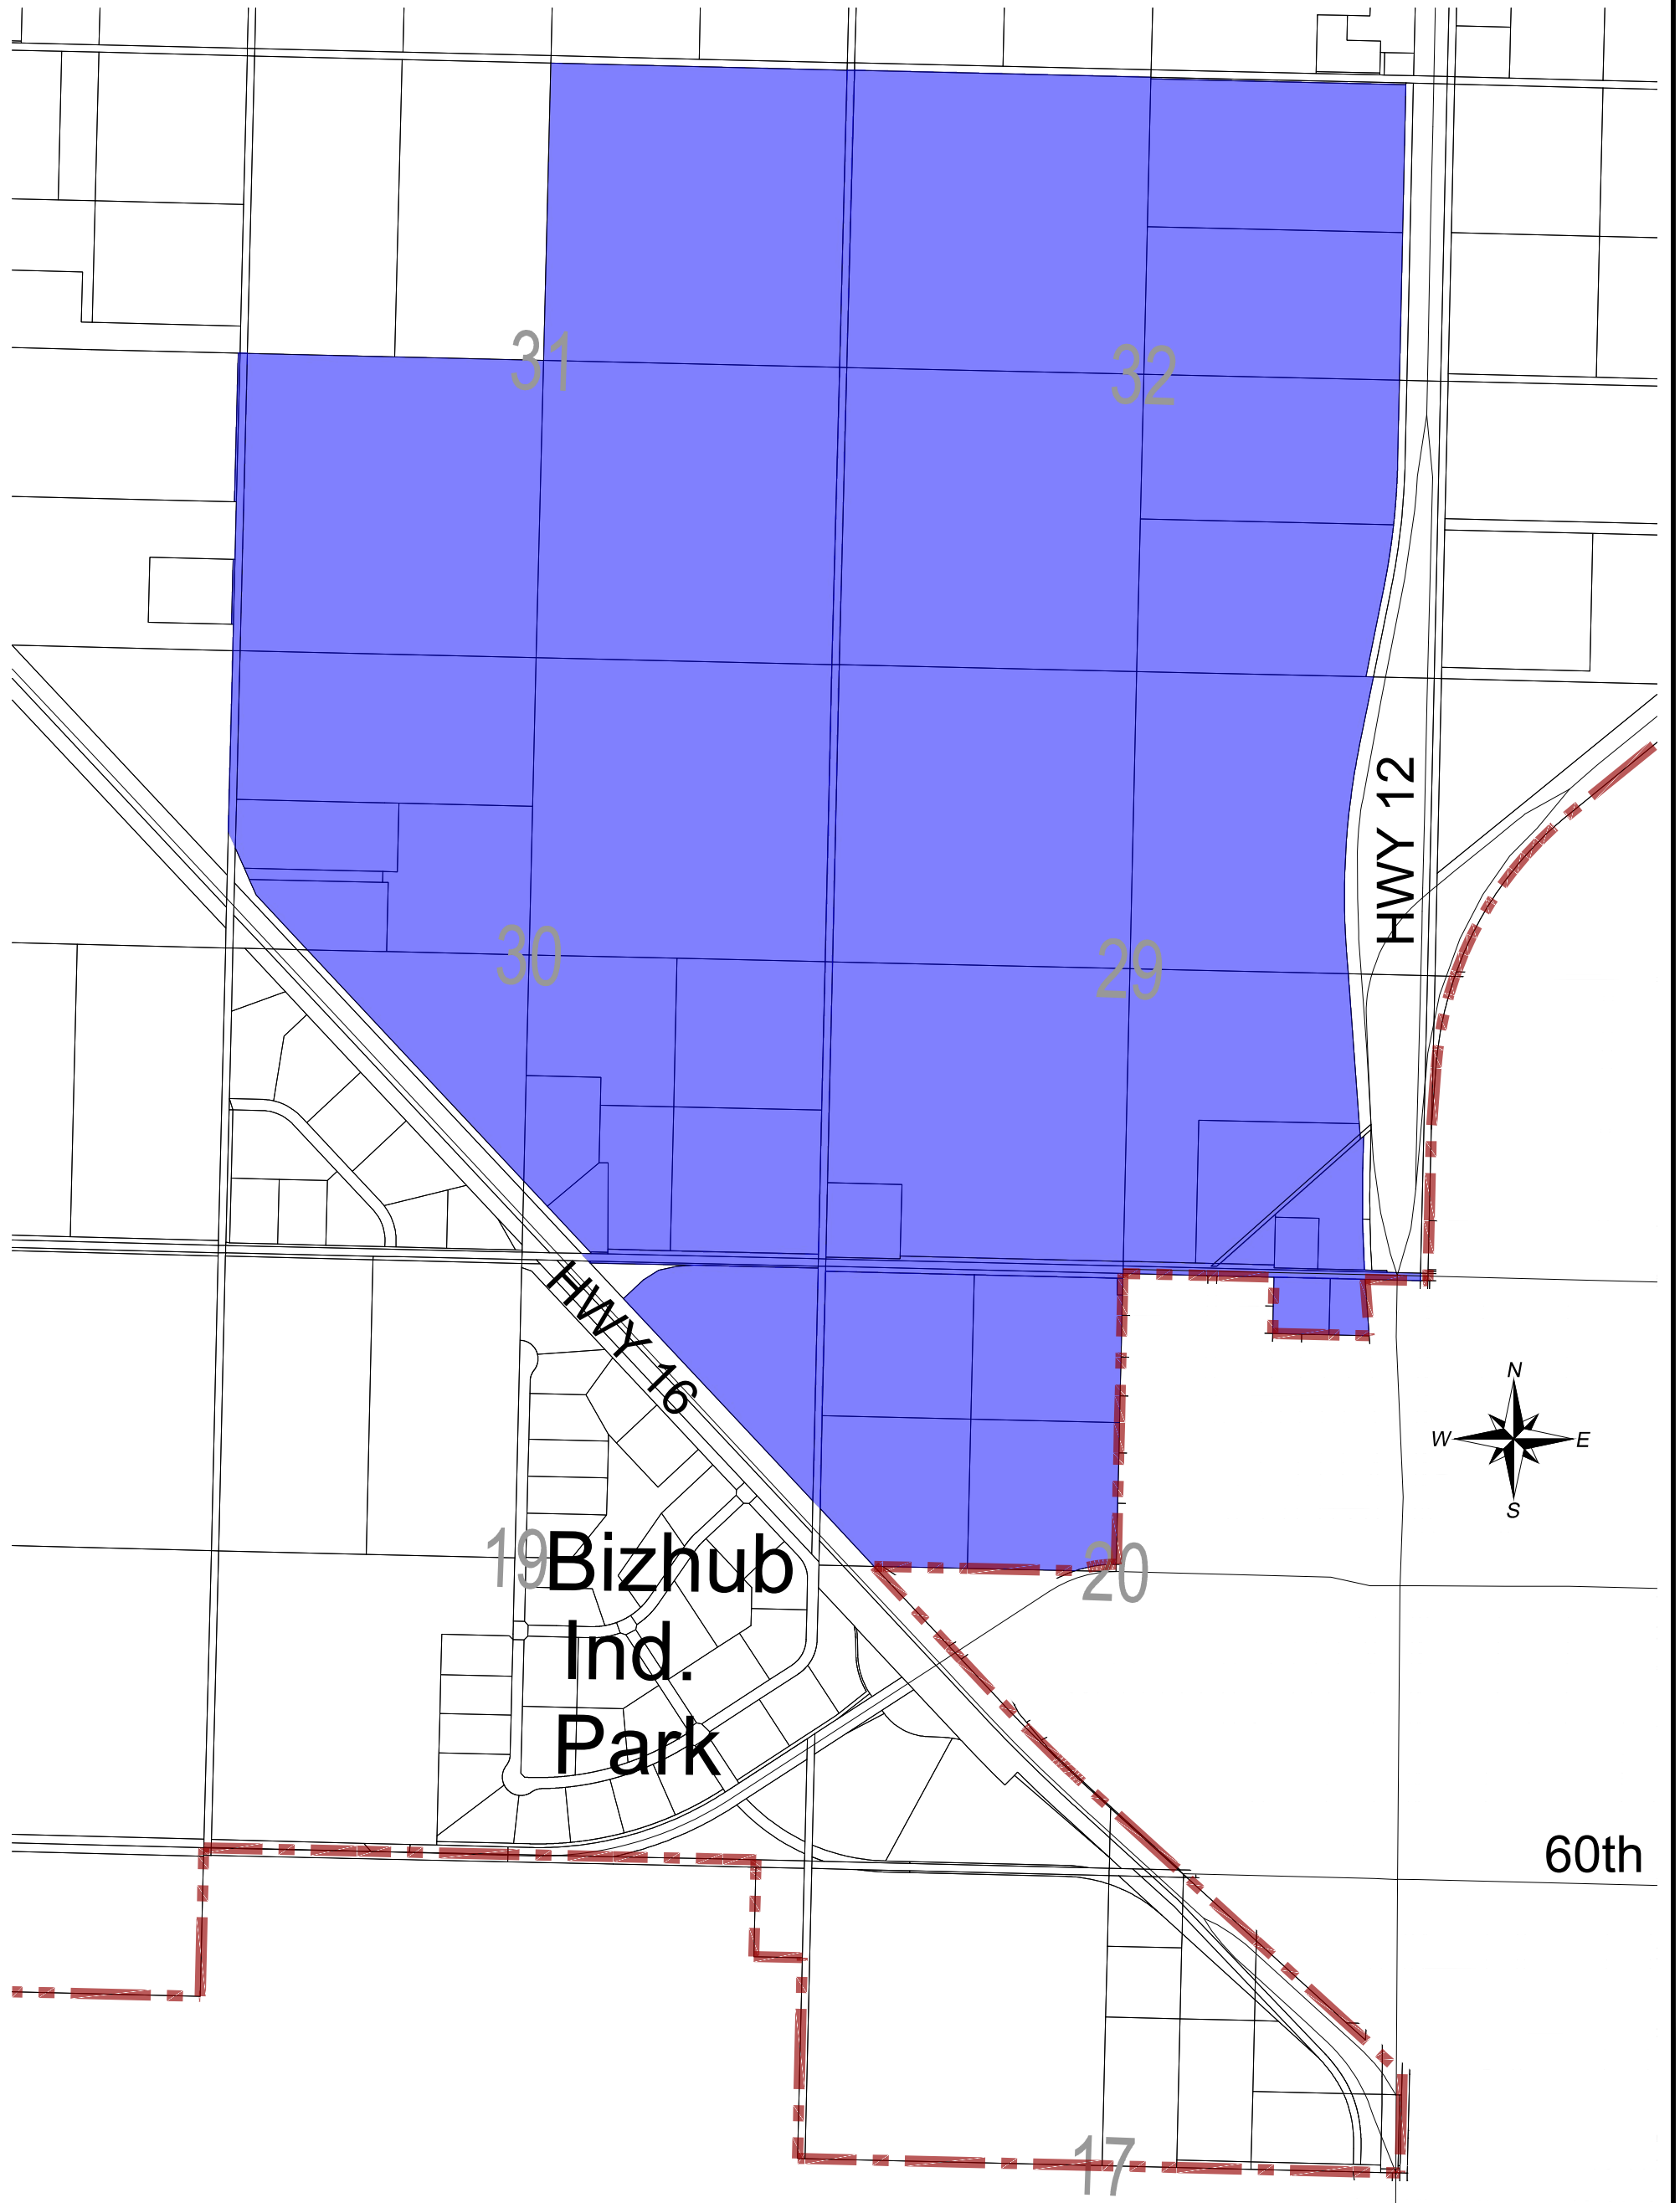

Detailed Area 1

-  CITY BOUNDARY
-  BOUNDARY ALTERATION

Detailed Area 2

-  CITY BOUNDARY
-  BOUNDARY ALTERATION
-  WANUSKEWIN

Detailed Area 3

-  CITY BOUNDARY
-  BOUNDARY ALTERATION

NOTE: The information contained on this map is for reference only and should not be used for legal purposes. All proposed line work is subject to change. This map may not be reproduced without the expressed written consent of the Regional Planning, Mapping & Research Section.

DRAWING NOT TO BE SCALED
August 14, 2015

Detailed Area 4

-  CITY BOUNDARY
-  BOUNDARY ALTERATION
-  COS CIVIC OPERATIONS CENTRE SITE
-  LANDFILL

NOTE: The information contained on this map is for reference only and should not be used for legal purposes. All proposed line work is subject to change. This map may not be reproduced without the expressed written consent of the Regional Planning, Mapping & Research Section.

DRAWING NOT TO BE SCALED
August 14, 2015

Detailed Area 5

-  CITY BOUNDARY
-  BOUNDARY ALTERATION

NOTE: The information contained on this map is for reference only and should not be used for legal purposes. All proposed line work is subject to change. This map may not be reproduced without the expressed written consent of the Regional Planning, Mapping & Research Section.

DRAWING NOT TO BE SCALED
August 14, 2015

Detailed Area 6

-  CITY BOUNDARY
-  BOUNDARY ALTERATION

HWY 11

HWY 11

12

7

8