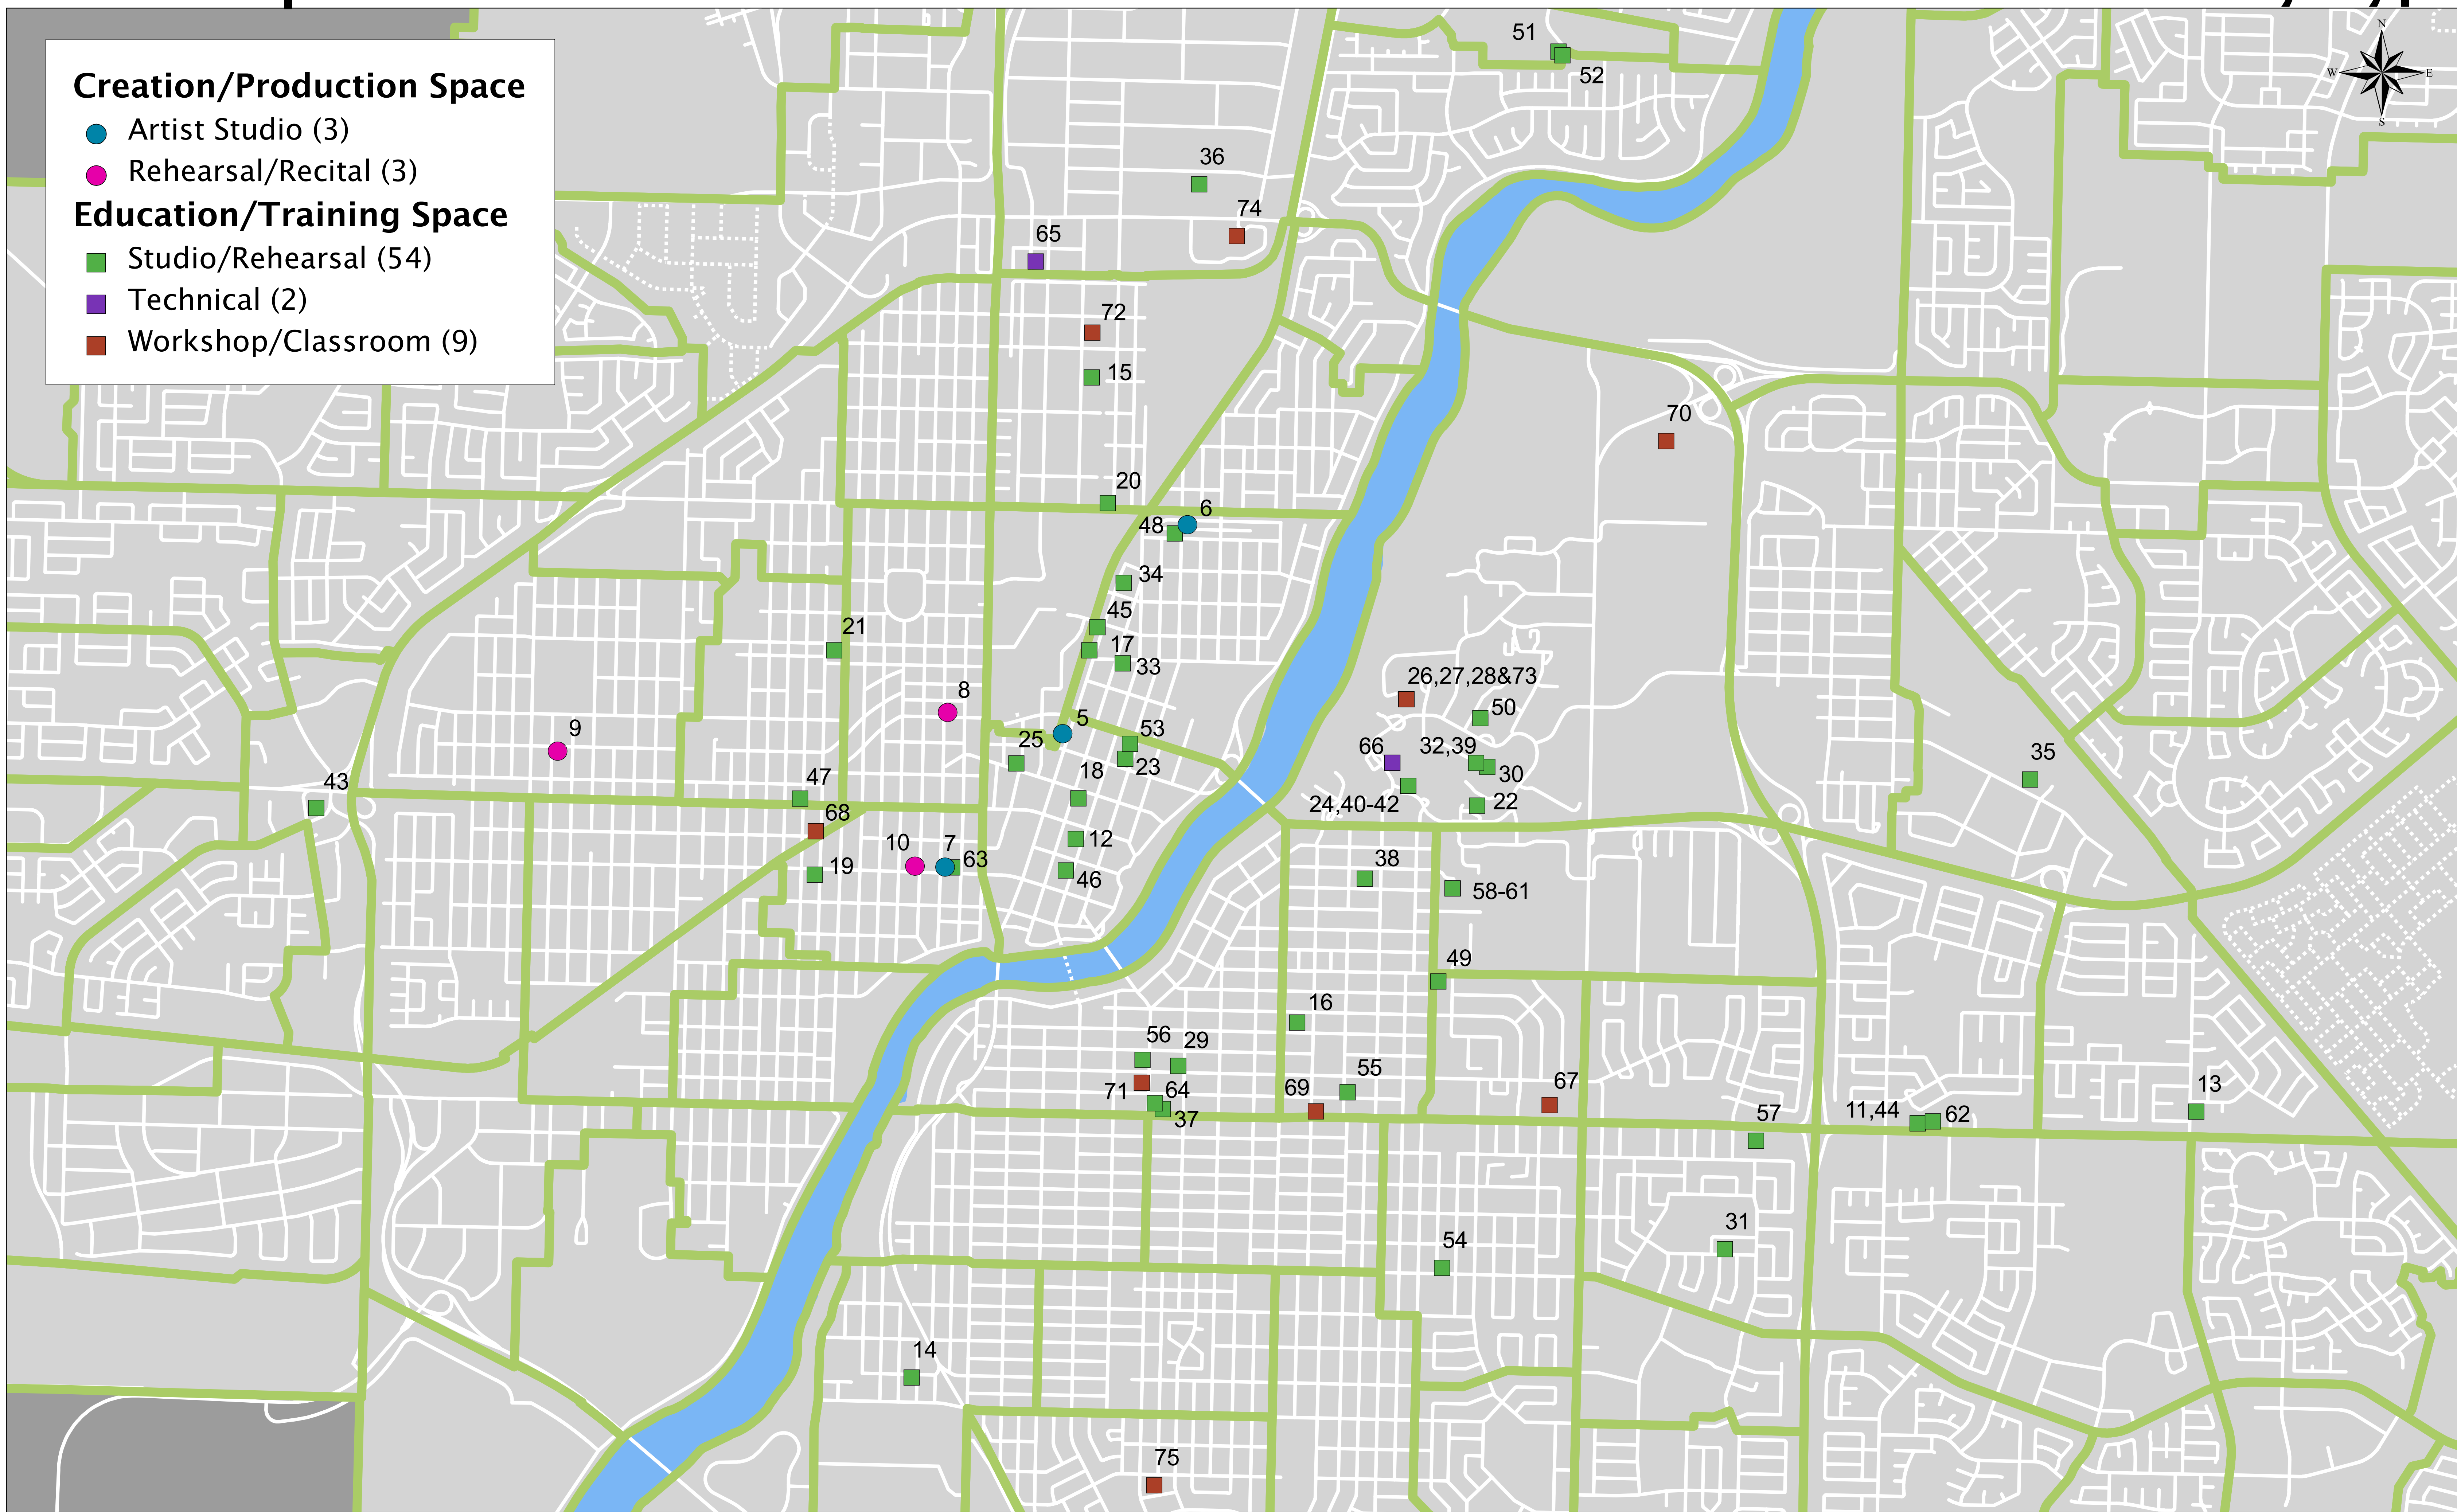

Cultural Spaces

Facility Type

Creation/Production Space

- Artist Studio (3)
- Rehearsal/Recital (3)

Education/Training Space

- Studio/Rehearsal (54)
- Technical (2)
- Workshop/Classroom (9)