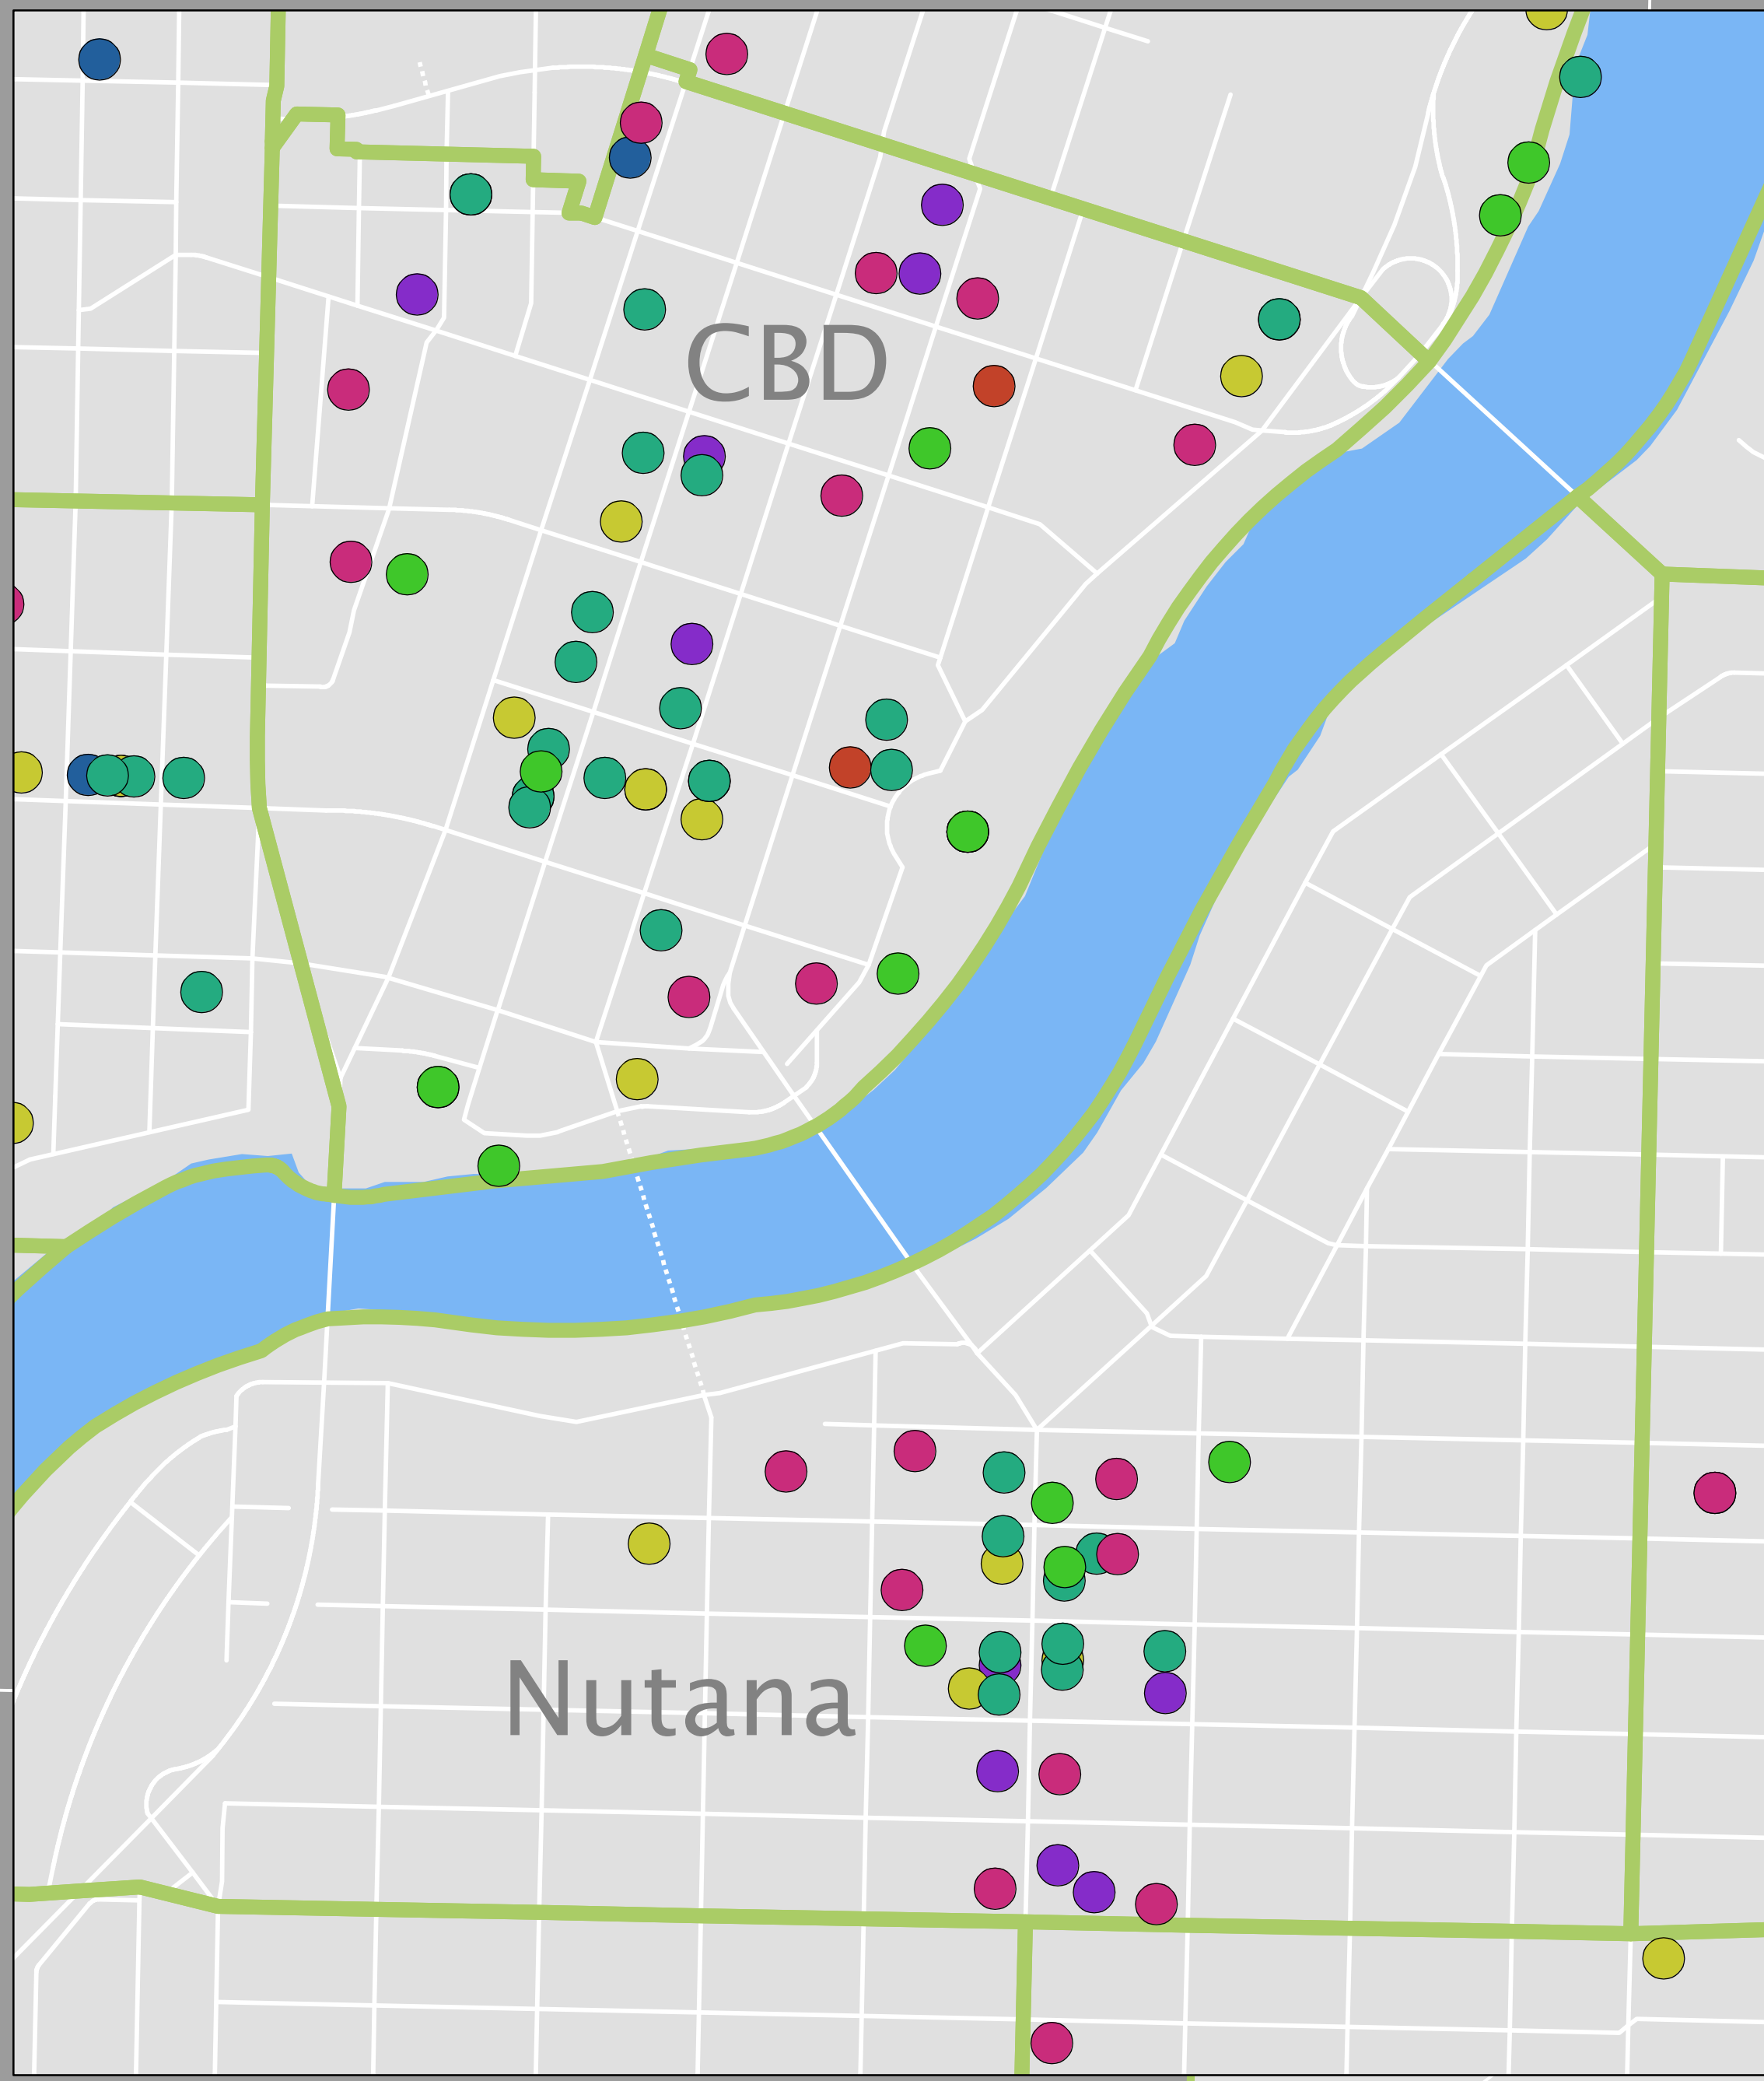

Cultural Spaces

Facility Function

All Facilities

- Administration Space (4)
- Creation/Production Space (6)
- Education/Training Space (65)
- Exhibition Space (45)
- Multi-Functional Commercial Space (66)
- Multi-Functional Community Space (69)
- Performance Space (19)

2013 Aerial Image
November 2014
N:\Planning\ESRI\Requests\City_planning\
Cultural_Mapping_Project_2014y\Cultural_Mapping.mxd

NOTE: The information contained on this map is for reference only and should not be used for legal purposes. All proposed line work is subject to change. This map may not be reproduced without the expressed written consent of the Regional Planning, Mapping & Research Section.