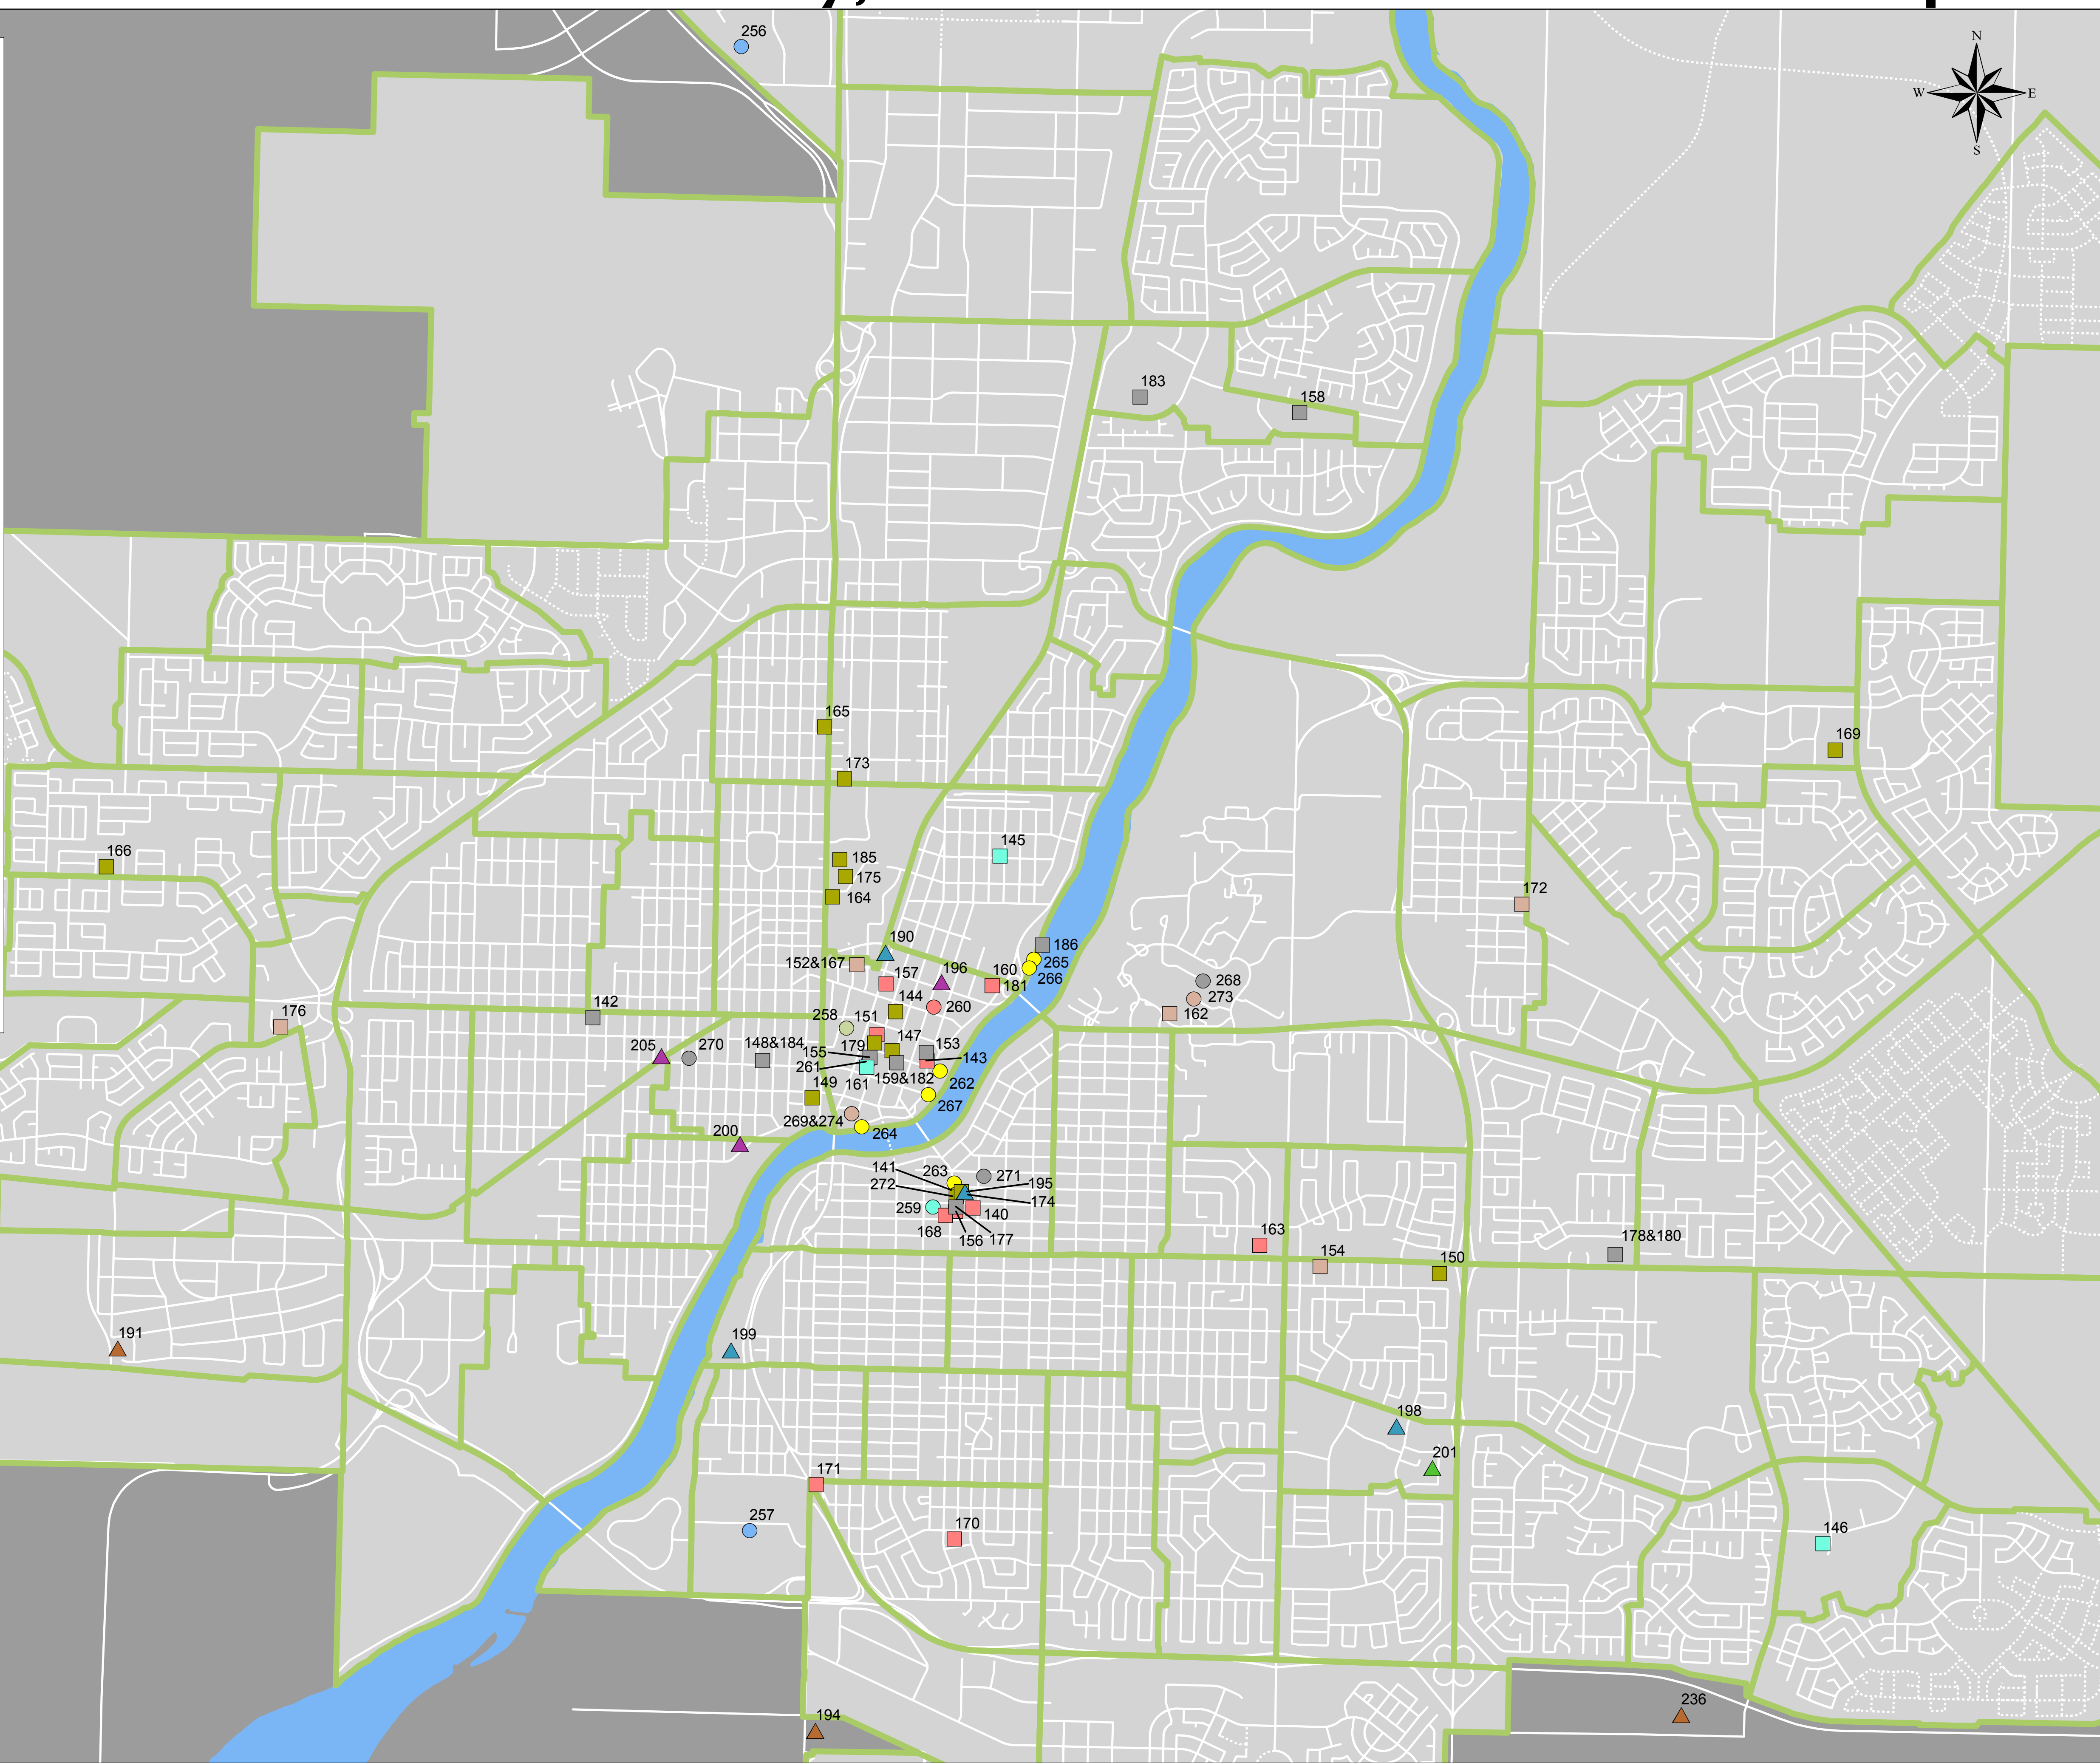

Cultural Spaces

Community, Commercial and Performance Spaces

Multi-Functional Community Space

- ▲ Capacity Unknown - 4
- ▲ Small (50-150) - 3
- ▲ Lower Mid-Sized (151-300) - 1
- ▲ Upper Mid-Sized (301-750) - 3

Multi-Functional Commercial Space

- Capacity Unknown - 17
- Intimate (<50) - 3
- Small (50-150) - 11
- Lower Mid-Sized (151-300) - 11
- Upper Mid-Sized (301-750) - 5

Performance Space

- Intimate (<50) - 1
- Small (50-150) - 4
- Lower Mid-Sized (151-300) - 1
- Upper Mid-Sized (301-750) - 3
- Major (751-1,500) - 1
- Grand (1,501-3,500) - 1
- Arena (>3,500) - 2
- Outdoor Space - 6