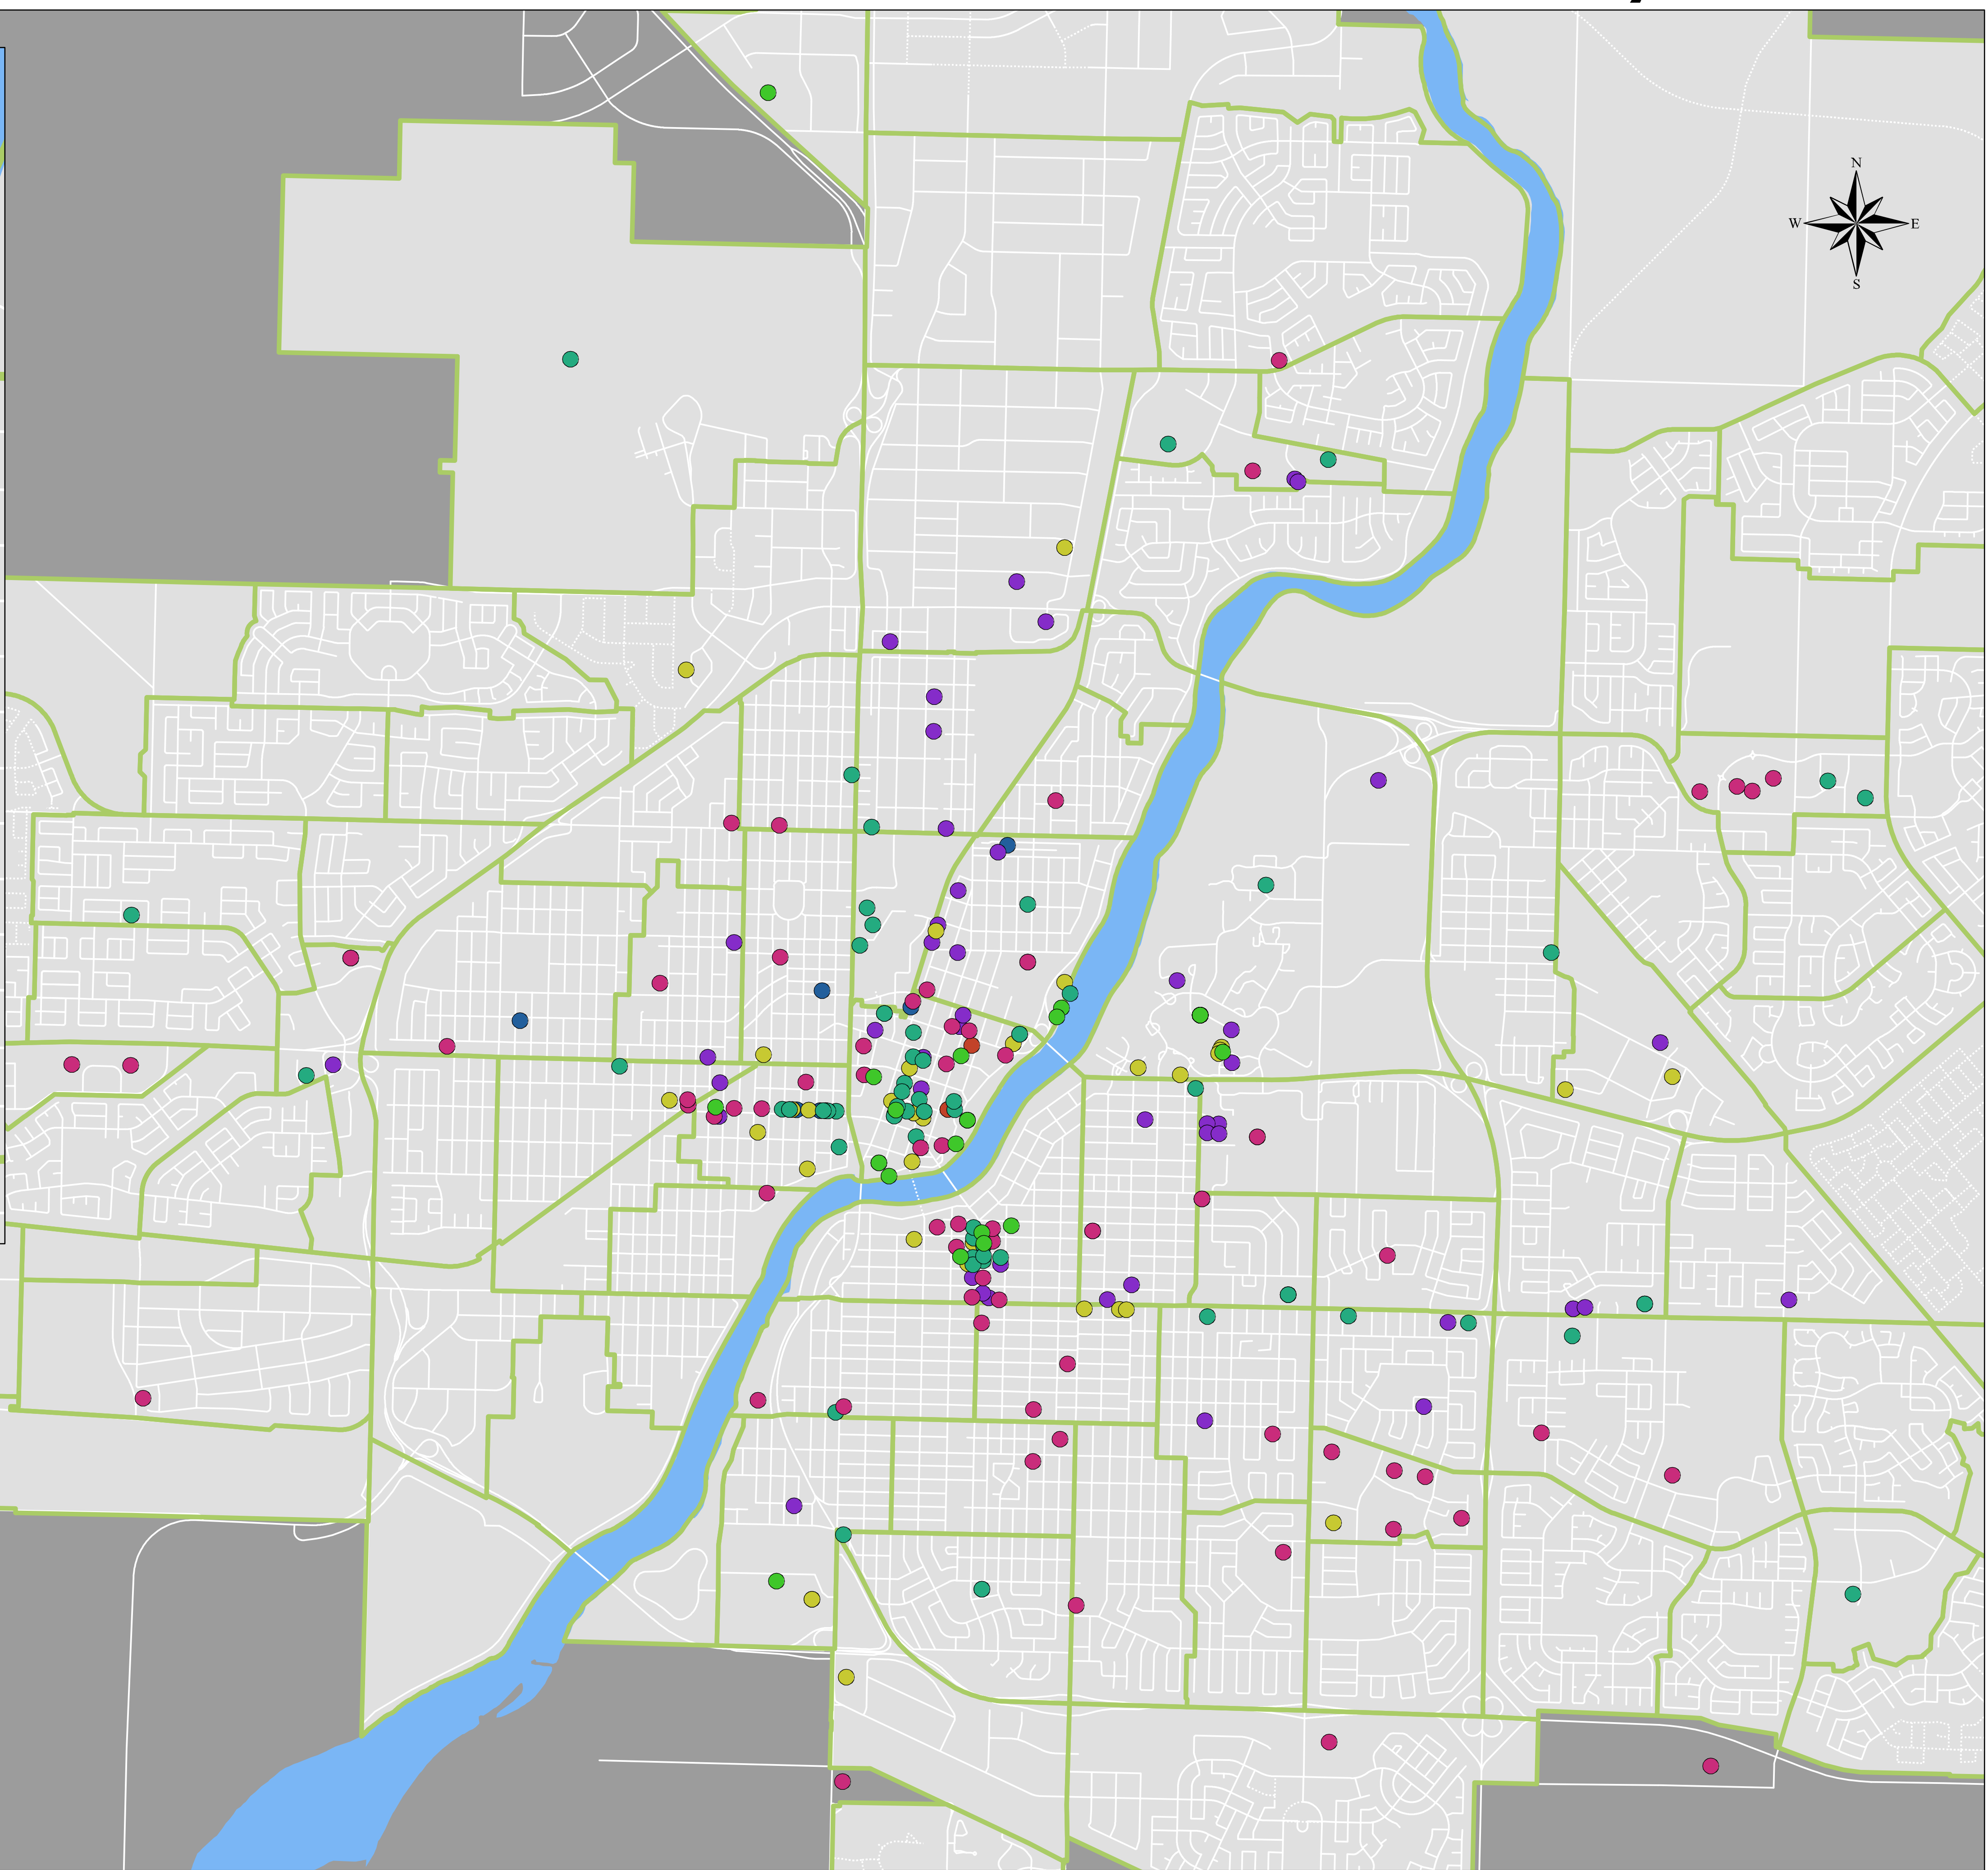

Cultural Spaces

Facility Function

All Facilities

- Administration Space (4)
- Creation/Production Space (6)
- Education/Training Space (65)
- Exhibition Space (45)
- Multi-Functional Commercial Space (66)
- Multi-Functional Community Space (69)
- Performance Space (19)

2013 Aerial Image
November 2014
N:\Planning\ESRI\Requests\City_planning\
Cultural_Mapping_Project_2014y\Cultural_Mapping.mxd

NOTE: The information contained on this map is for reference only and should not be used for legal purposes. All proposed line work is subject to change. This map may not be reproduced without the expressed written consent of the Regional Planning, Mapping & Research Section.

Cultural Spaces

Facility Function

- All Facilities in the CBD**
- Administration Space (3)
 - Creation/Production Space (1)
 - Education/Training Space (6)
 - Exhibition Space (7)
 - Multi-Functional Commercial Space (20)
 - Multi-Functional Community Space (9)
 - Performance Space (8)