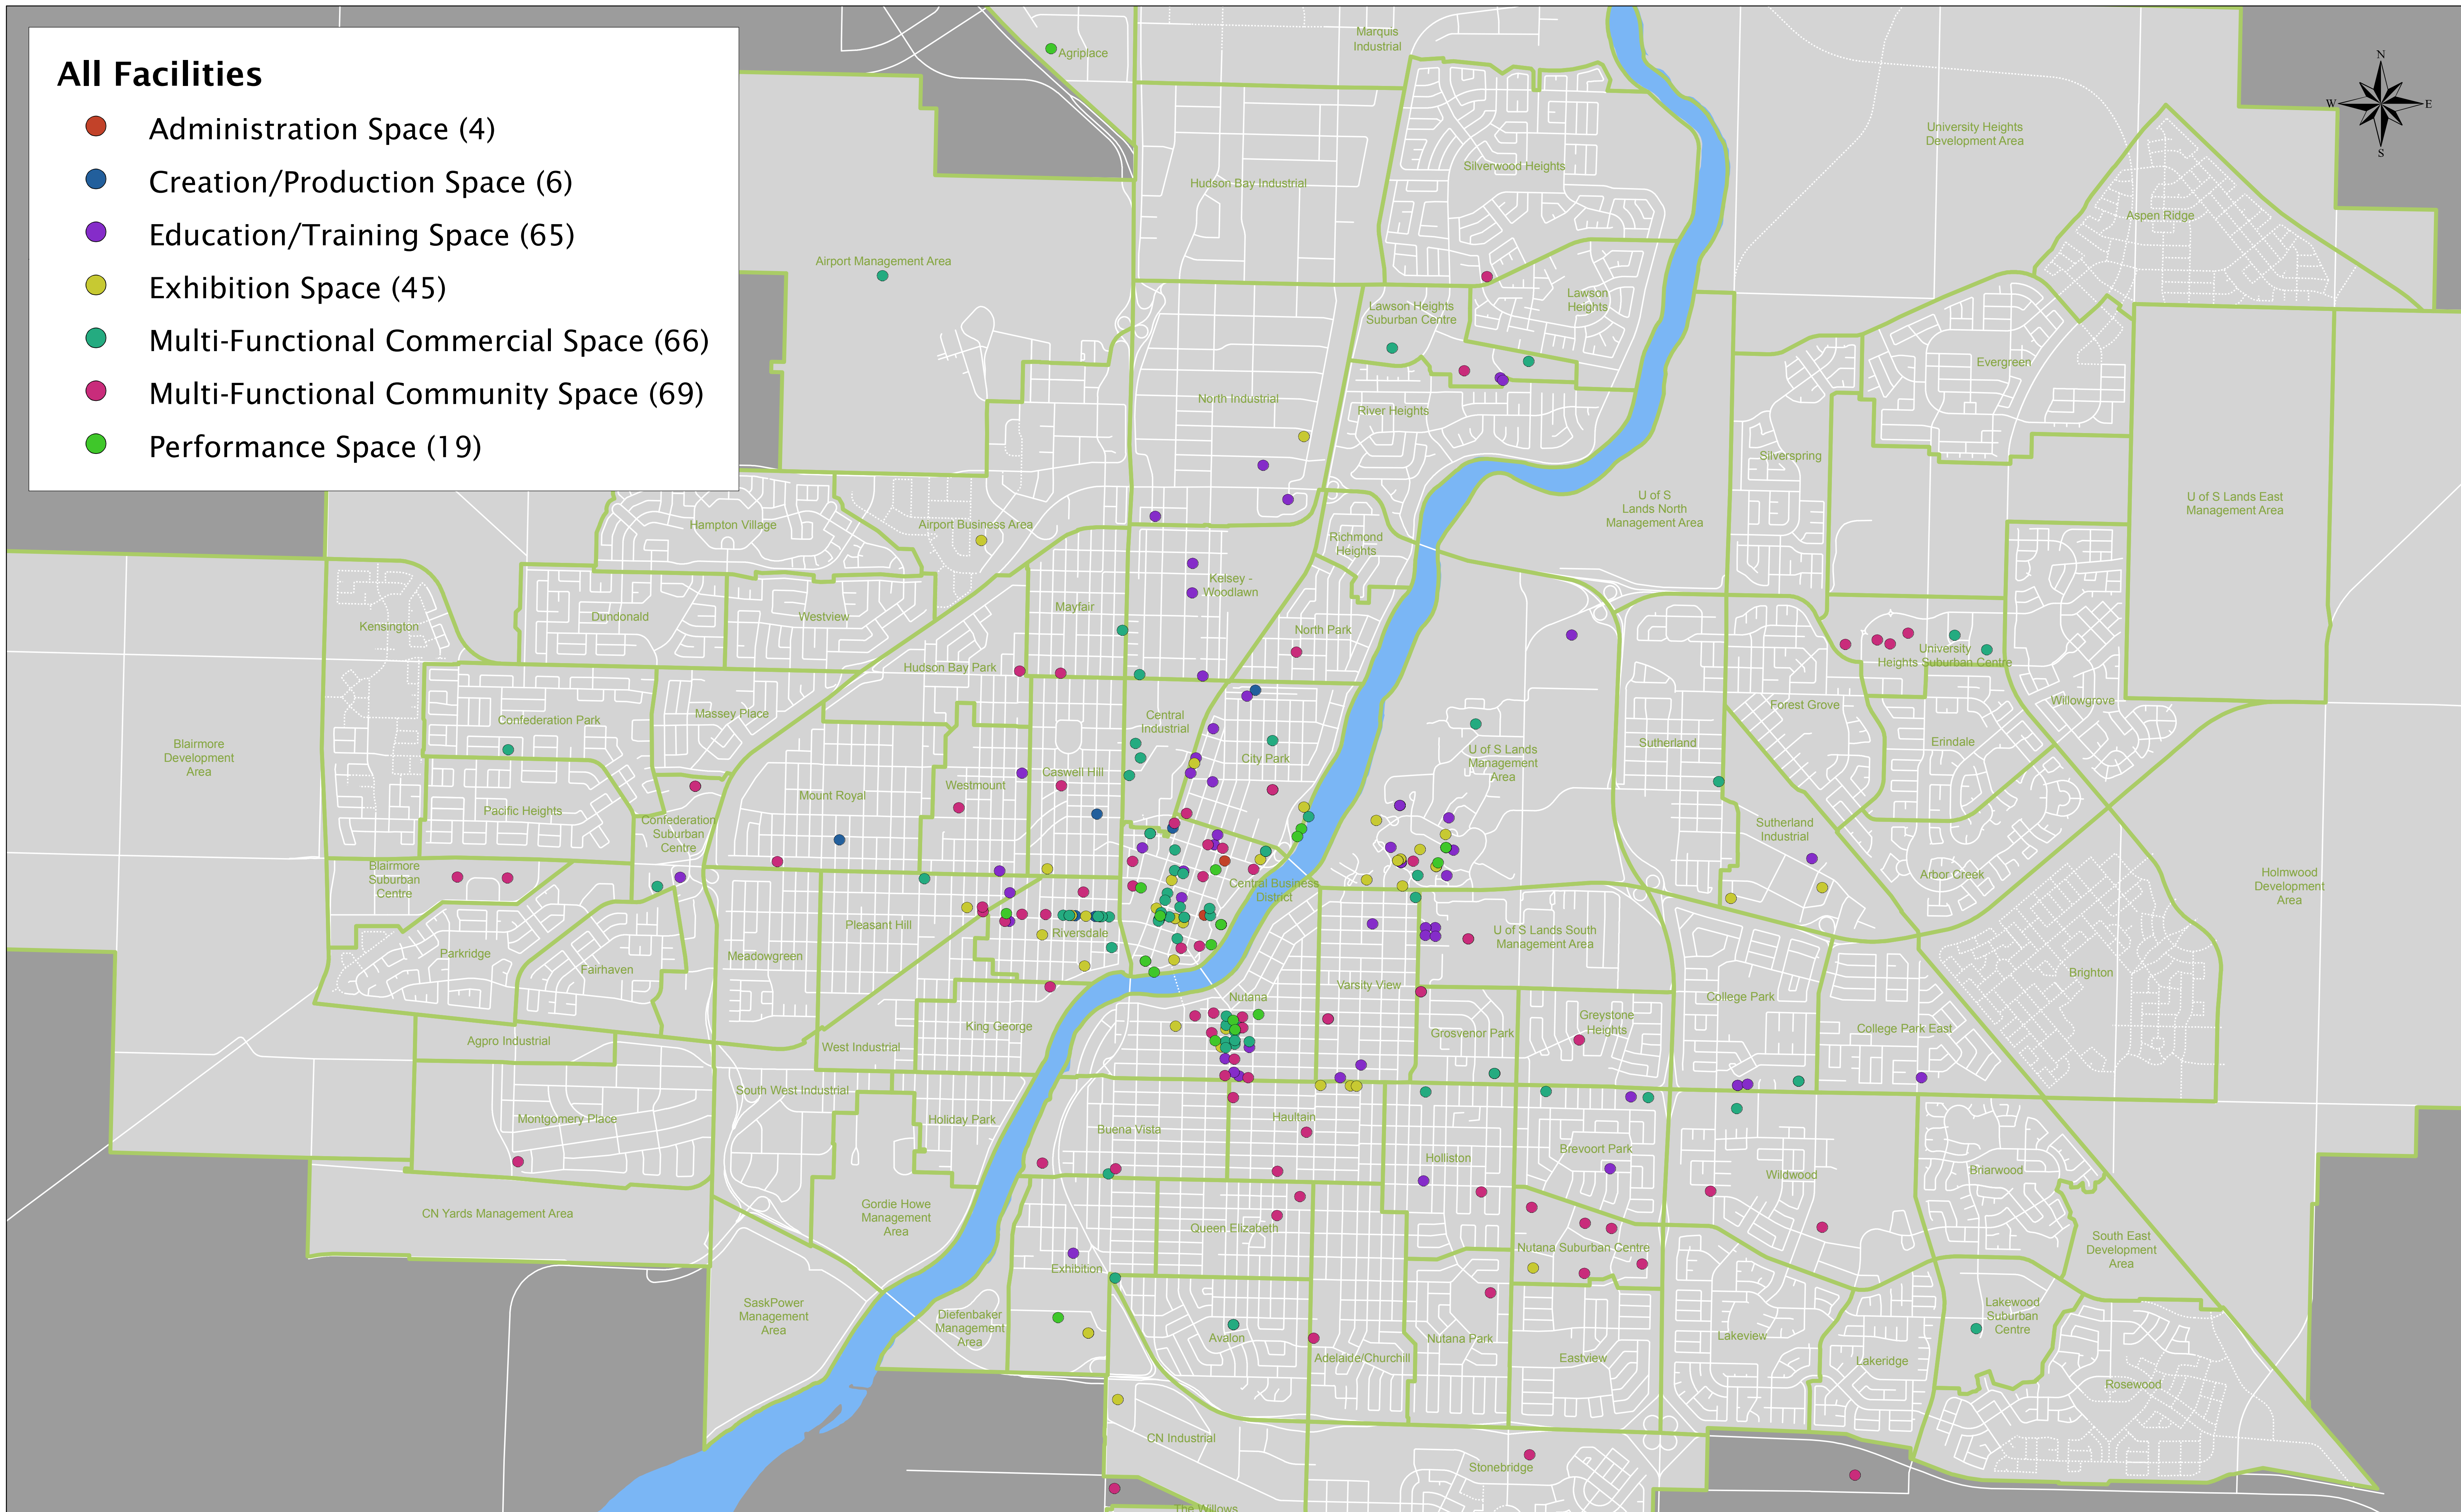

2013 Aerial Image
November 2014
N:\Planning\ESRI\Requests\City_planning\
Cultural_Mapping_Project_2014y\Cultural_Mapping.mxd

NOTE: The information contained on this map is for reference only and should not be used for legal purposes. All proposed line work is subject to change. This map may not be reproduced without the expressed written consent of the Regional Planning, Mapping & Research Section.

Cultural Spaces

Facility Function

- All Facilities in the CBD**
- Administration Space (3)
 - Creation/Production Space (1)
 - Education/Training Space (6)
 - Exhibition Space (7)
 - Multi-Functional Commercial Space (20)
 - Multi-Functional Community Space (9)
 - Performance Space (8)