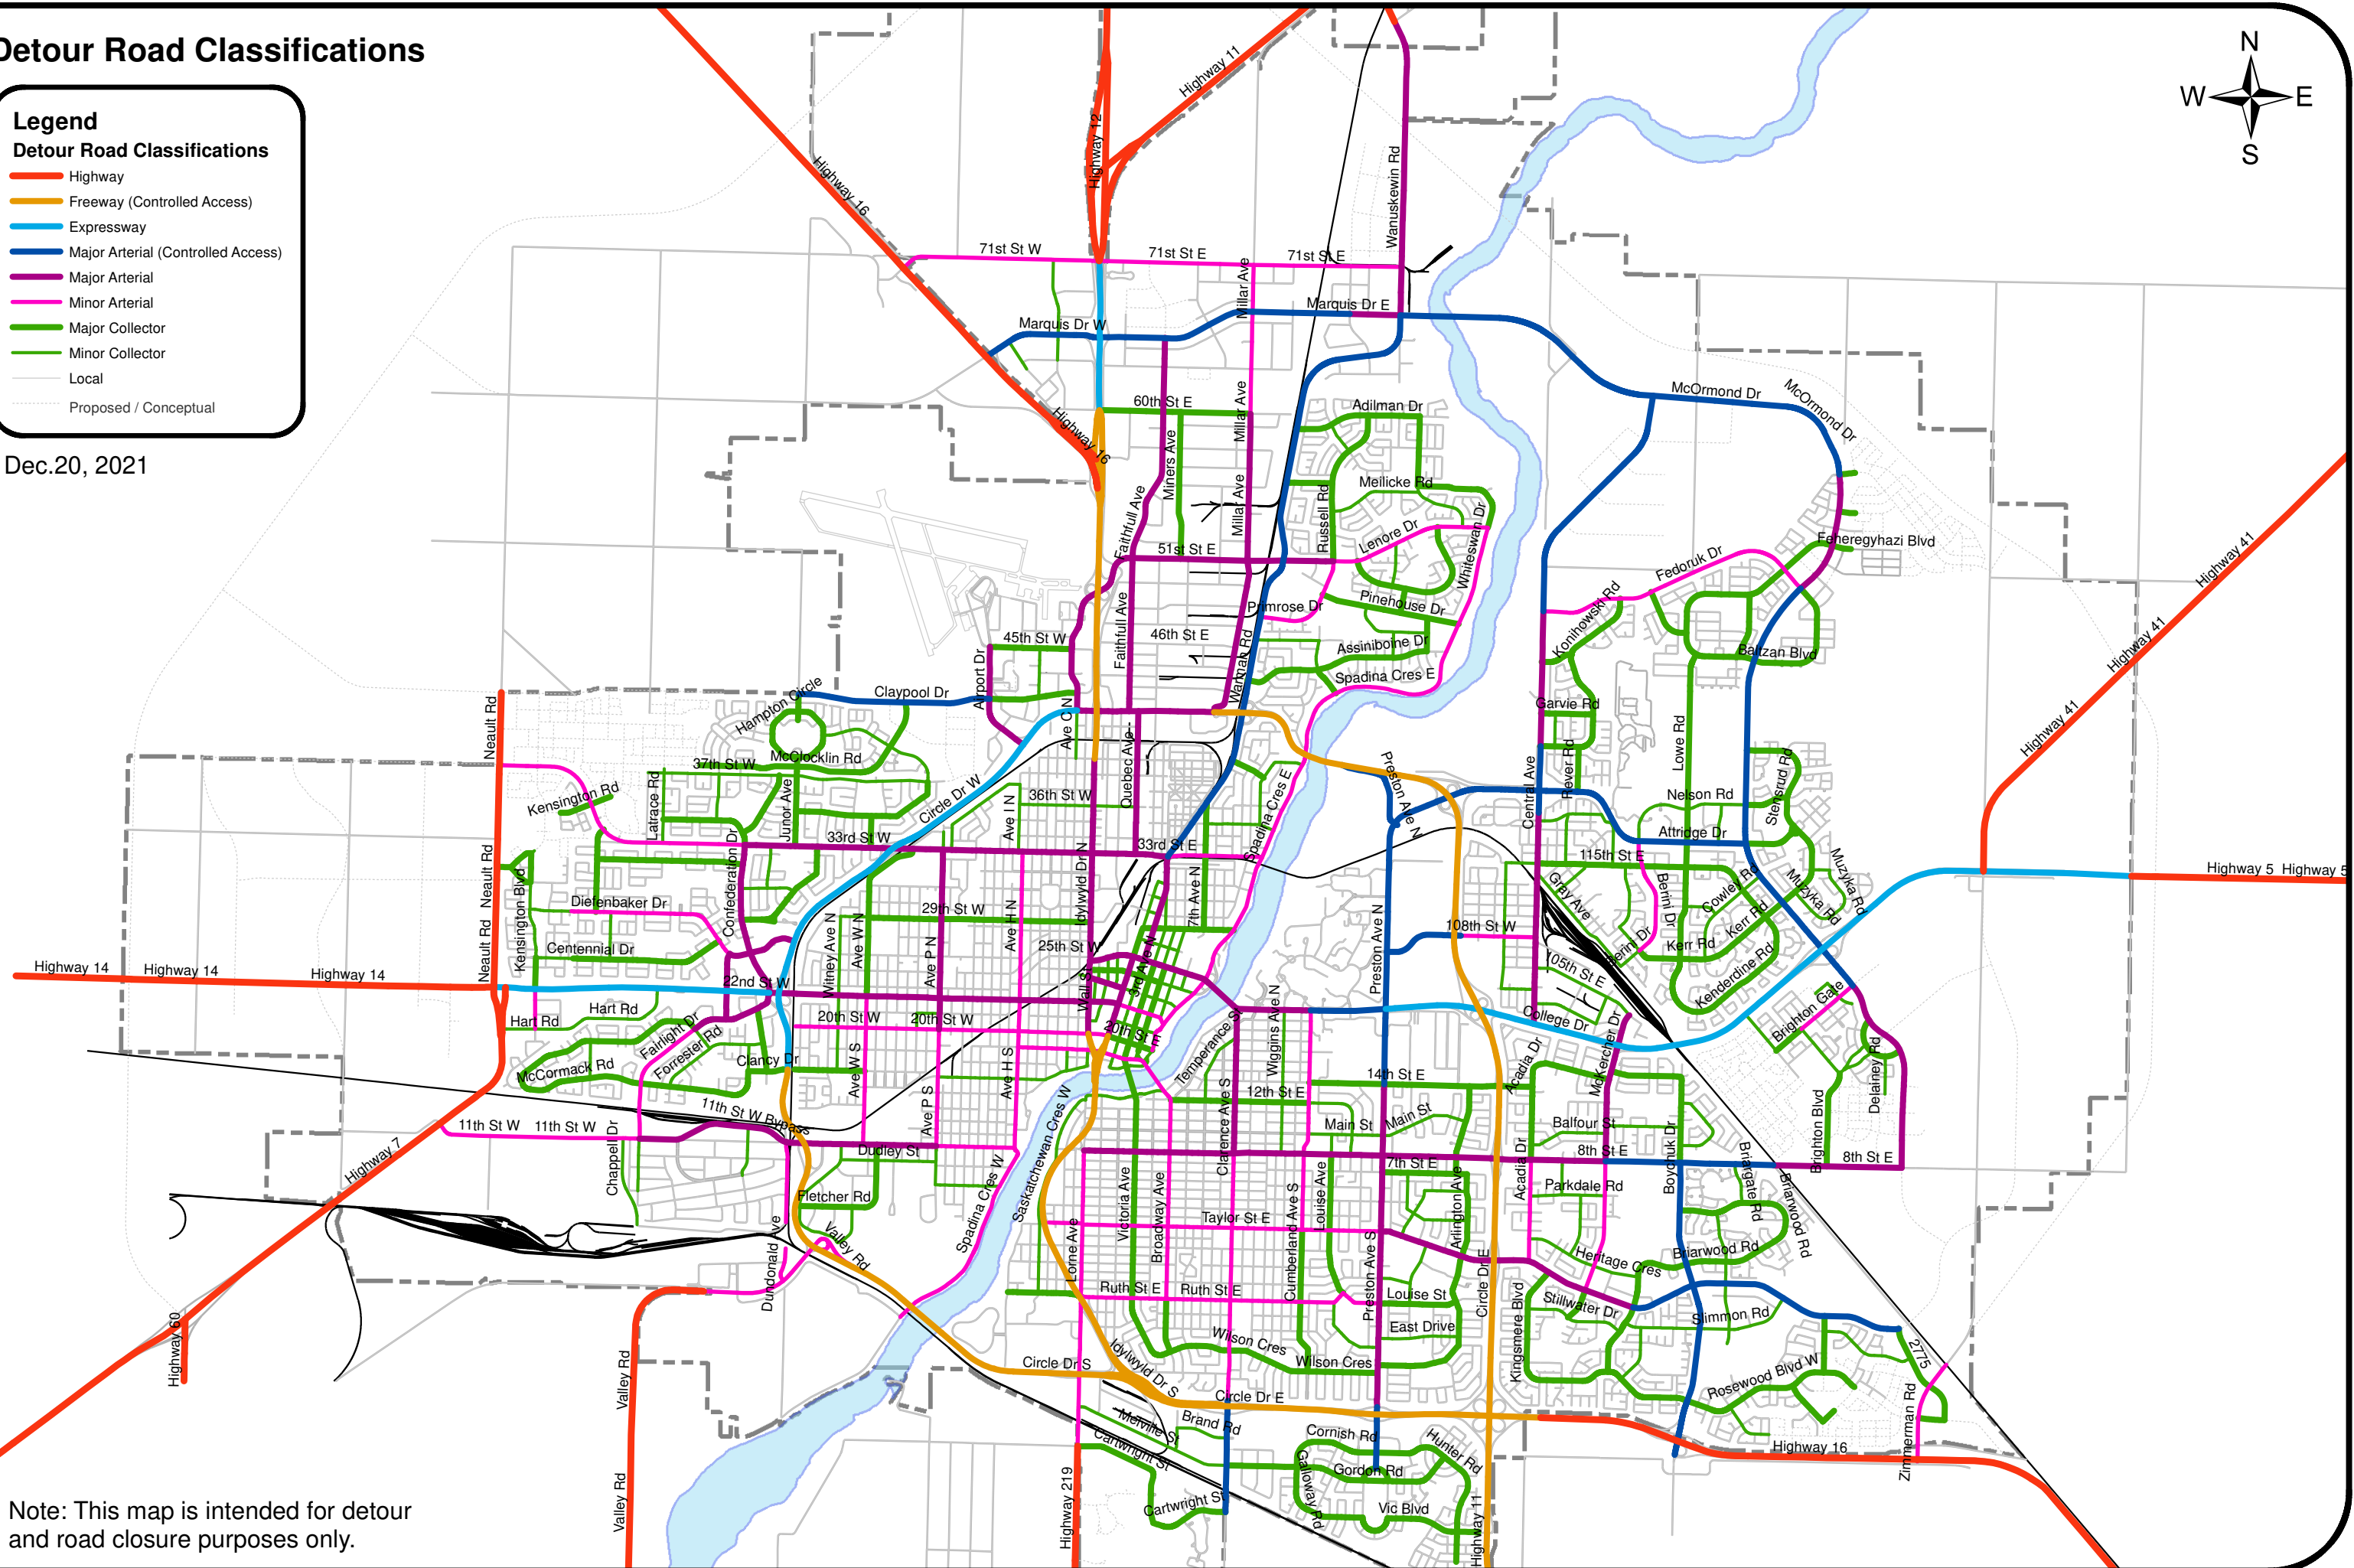

# Detour Road Classifications

**Legend**  
**Detour Road Classifications**

- Highway
- Freeway (Controlled Access)
- Expressway
- Major Arterial (Controlled Access)
- Major Arterial
- Minor Arterial
- Major Collector
- Minor Collector
- Local
- Proposed / Conceptual

Dec.20, 2021

Note: This map is intended for detour and road closure purposes only.